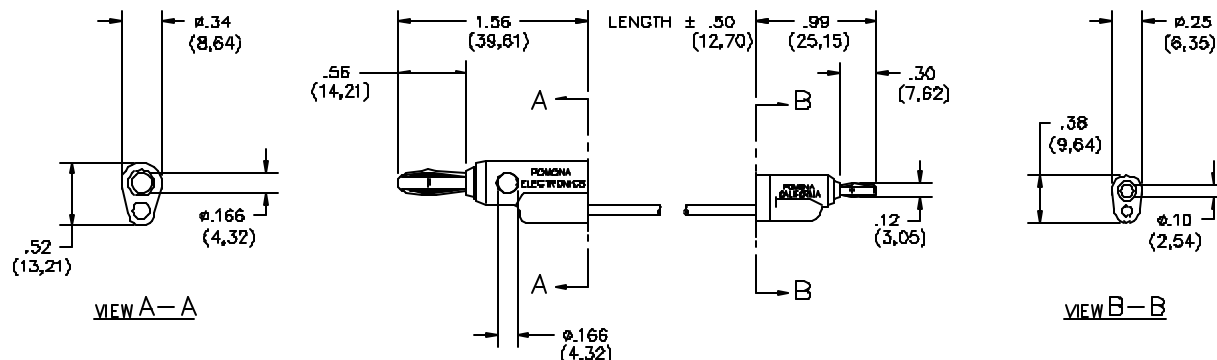

Model 3014 Stacking Banana Plug To Miniature Stacking Banana Plug

FEATURES:

- Converts a standard Banana Jack to a Mini Banana Plug or converts a Mini Banana Jack to a standard Banana Plug.
- Cross stacking type Banana Jack, vertical stacking Banana and Mini Banana Plug.

MATERIALS:

Conn: Stacking Banana Plug

Material: Spring, Beryllium Copper per QQ-C-533, Alloy 172, Cond. HT.

Plug Body – Brass per QQ-B-626, Alloy 360, ½ Hard.

Finish: Nickel plated per QQ-N-290, Class 2, 200/300 microinches.

Insulation: Polypropylene molded to plug body and wire. Color matches color of wire.

Marking: “POMONA ELECTRONICS POMONA CALIFORNIA.”

Wire: 20 AWG, stranding 41 x 36 t.c., PVC insulated, 2.1 (.087) O.D.

XX = Cable Lengths, Standard Lengths. 12” (305), 18” (457), 24” (610), 36” (914), 48” (1219) & 60” (1524).

Additional lengths can be quoted upon request. *= Color, -0 Black, -2 Red.

All dimensions are in inches. Tolerances (except noted): .xx = ±.02” (.51 mm), .xxx = ± .005” (.127 mm).