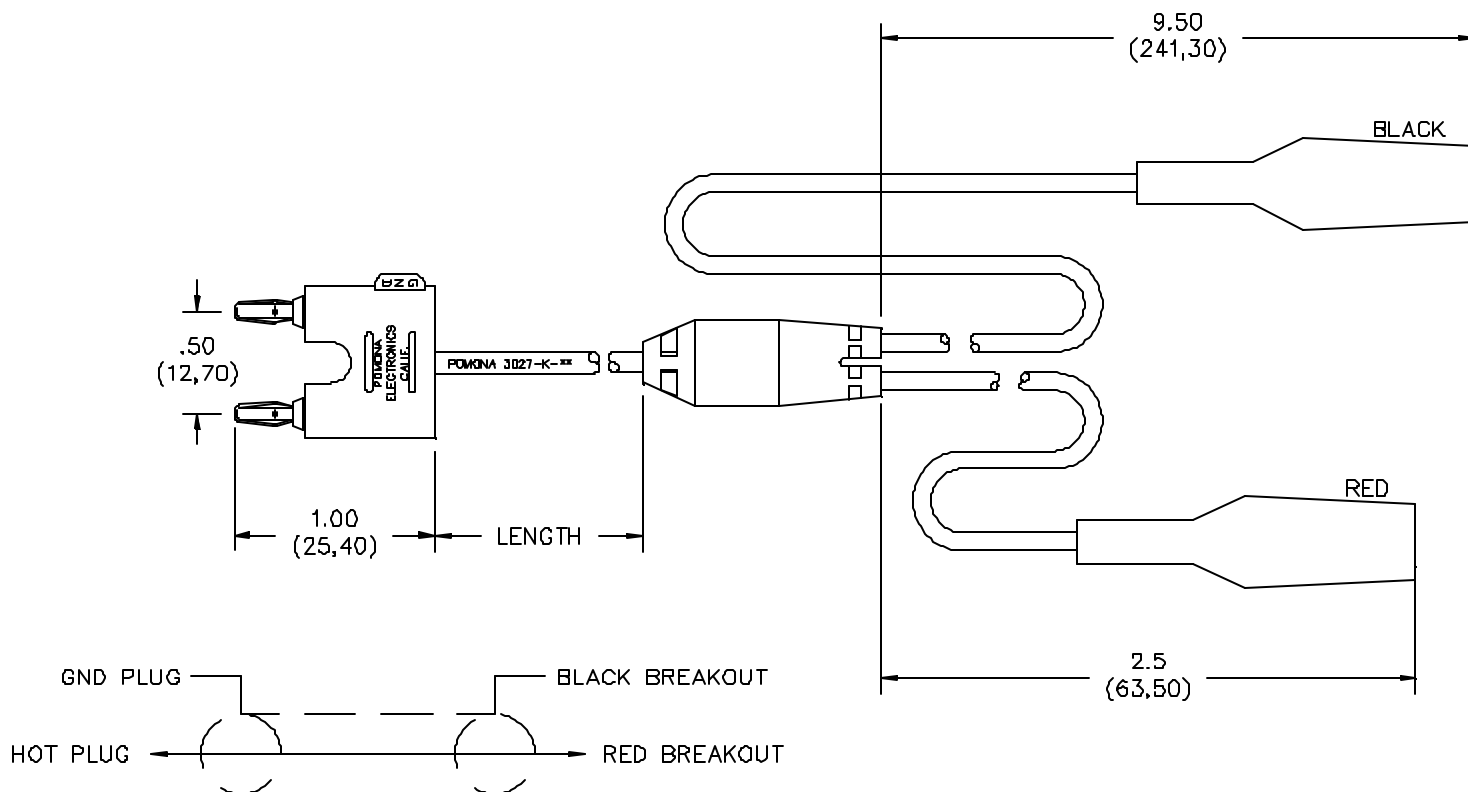

Model 3027 Miniature Double Banana Plug To Miniature Alligator Clips

FEATURES:

- Jaws open to .187 Max.

MATERIAL:

Cable Type: RG174/U, .100" O.D.

RATINGS:

Operating Voltage: 45 VRMS

Operating Temperature: +55°C (+122°F) Max.

ORDERING INFORMATION: Model 3027-K-24

All dimensions are in inches. Tolerances (except noted): .xx = ±.02" (.51 mm), .xxx = ±.005" (.127 mm).
All specifications are to the latest revisions. Specifications are subject to change without notice.
Registered trademarks are the property of their respective companies.