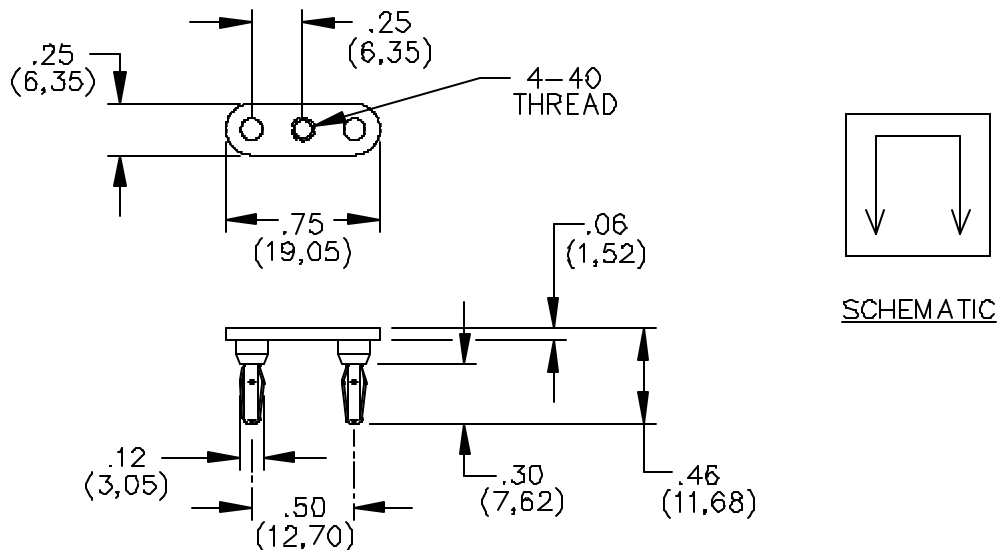

## Model 3030 Miniature Double Banana Plug Shorting Bar

### FEATURES:

- Low profile 1.6 (.062) thick brass shorting bar.
- Center hole accepts #4-40 screw, for easy removal.
- Mates to Model # 2143 or any miniature double banana jack.

#### Shorting Bar:

Material: Brass per QQ-B-613, composition 2, ½ Hard.

Finish: Gold plated per MIL-G-45204, Type II, Class 00 over electroless nickel per MIL-C-26074, 200/300 microinches.

### ORDERING INFORMATION: Model 3030

All dimensions are in inches. Tolerances (except noted): .xx = ±.02" (.51 mm), .xxx = ±.005" (.127 mm).

All specifications are to the latest revisions. Specifications are subject to change without notice.