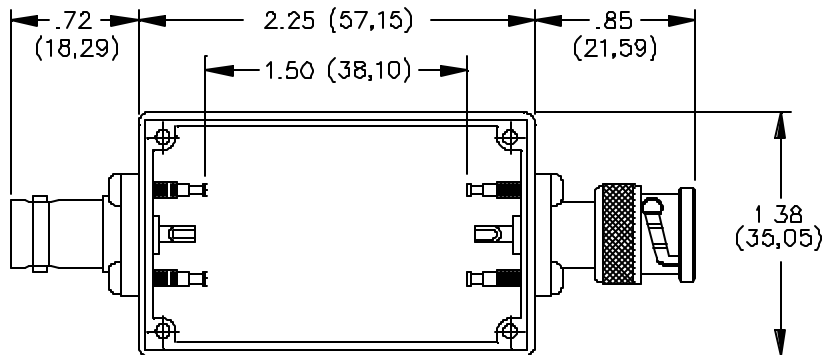

## Model 3231 Size B Aluminum Box With Cover BNC Male/Female

SCHEMATIC

### MATERIALS:

Connector: BNC (M) & BNC (F)

Body: Tarnish Resistant Plating, Center Contact: Male – Gold Plated Brass, Female – Gold Plated Beryllium Copper

Solder Turret Terminal Screws: Steel

Shielded Housing: Die cast aluminum alloy 380 or 384.

Finish: Blue baked enamel per Fed. Std. 595 25109 over Phosphoric Etch

Cover: 1.02 (.040) thick aluminum #1100-H14

Finish: Clear anodized

Screws: 4 each #2-32 x 1/4". Pan head self-tapping. Steel.

### ORDERING INFORMATION: Model 3231

All dimensions are in inches. Tolerances (except noted): .xx = ±.02" (.51 mm), .xxx = ±.005" (.127 mm).

All specifications are to the latest revisions. Specifications are subject to change without notice.