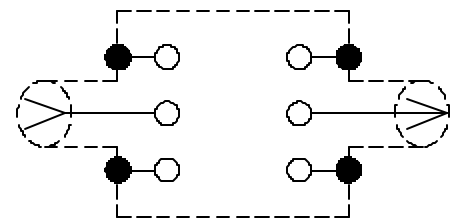

## Model 3231 Size B Aluminum Box With Cover BNC Male/Female

SCHEMATIC