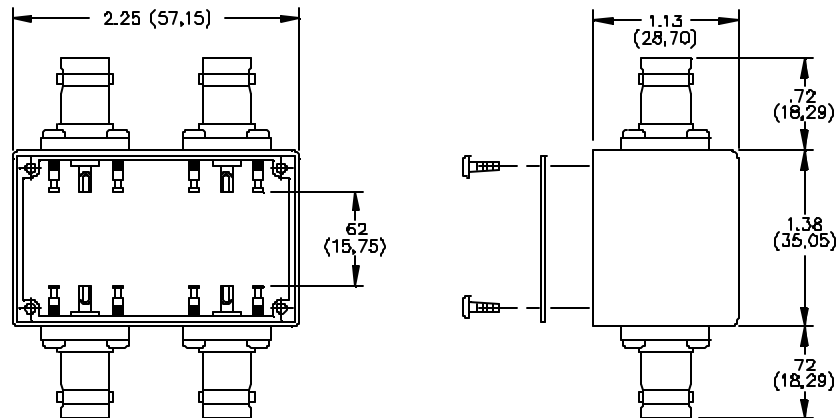

Model 3234 Size B Aluminum Box With Cover BNC Female Quad

SCHEMATIC

MATERIALS:

Connector: BNC (F)

Body: Tarnish Resistant Plating, Gold Plated Beryllium Copper,

Solder Turret Terminal Screws: Steel

Shielded Housing: Die cast aluminum Alloy A380 or A384.

Finish: Blue paint per Federal Standard 595 #25109 over Phosphoric Etch

Cover: .040 thick aluminum 1100-H14

Finish: Clear anodized

Screws: 4 each #2-32 x 6.35 (1/4") Pan Head self-tapping. Steel.

RATINGS:

Connector:

Operating Voltage: Inner Conductor/Shield: 500 VRMS Max.

Operating Temperature: -55°C to +150°C

Nominal Impedance: 50 Ohms

ORDERING INFORMATION: Model 3234

All dimensions are in inches. Tolerances (except noted): .xx = ±.02" (.51 mm), .xxx = ±.005" (.127 mm).