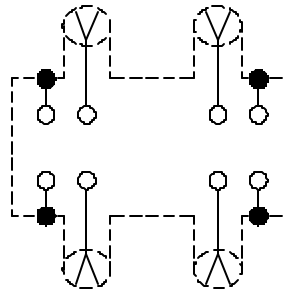

Model 3234 Size B Aluminum Box With Cover BNC Female Quad

SCHEMATIC

MATERIALS:

Connector: BNC (F)

Body: Tarnish Resistant Plating, Gold Plated Beryllium Copper,

Solder Turret Terminal Screws: Steel

Shielded Housing: Die cast aluminum Alloy A380 or A384.

Finish: Blue paint per Federal Standard 595 #25109 over Phosphoric Etch

Cover: .040 thick aluminum 1100-H14

Finish: Clear anodized

Screws: 4 each #2-32 x 6.35 (1/4") Pan Head self-tapping. Steel.

RATINGS:

Connector:

Operating Voltage: Inner Conductor/Shield: 500 VRMS Max.

Operating Temperature: -55°C to +150°C

Nominal Impedance: 50 Ohms

ORDERING INFORMATION: Model 3234

All dimensions are in inches. Tolerances (except noted): .xx = ±.02" (.51 mm), .xxx = ±.005" (.127 mm).