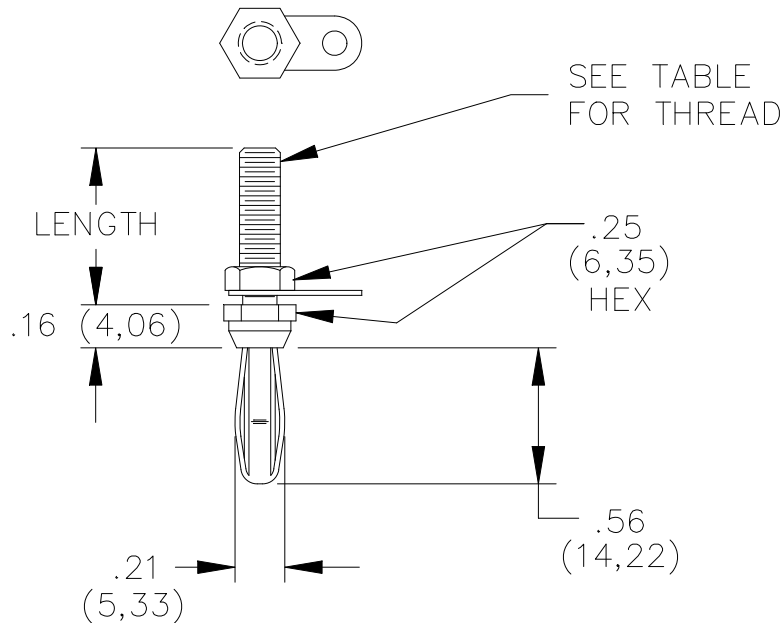

**Model 3263, 3264, 4512**  
Standard Banana Plug with Threaded Stud and Solder Lug

Model	Length	Thread	Torque In/Lb
3263	0.50"	6-32	7.9
3264	0.50"	8-32	7.9
4512	0.63"	8-32	7.9

**Features**

- Threaded stud for rapid mounting.
- Furnished with hex nut and tin plated solder lug.
- Ideal for connecting power supplies or test equipment to prototype circuit boards.
- Mates to Model #1581 or any standard banana jack.

**Materials**

Banana Plug:

Spring: Beryllium Copper, Berylco 25 per QQ-C-533, Cond. HT

Plug Body: Brass per QQ-B-626, Alloy 360, ½ Hard

Solder Lug:

Material: Copper per QQ-C-576

Finish: Electro-tin plated

Hex Nut:

Material: Brass per QQ-B-626, Composition 22,

½ Hard

Finish: Nickel plated

**Ratings**

Working Voltage: 5000 VRMS

Current: 15 Amperes

**Ordering Information**

Model 3263

Europe: 31-(0) 40 2675 150 International: 425-446-5500

Where to Buy: [www.pomonaelectronics.com](http://www.pomonaelectronics.com)

All dimensions are in inches. Tolerances (except noted): .xx = ±.02" (.51 mm), .xxx = ±.005" (.127 mm). All specifications are to the latest revisions. Specifications are subject to change without notice. Registered trademarks are the property of their respective companies.