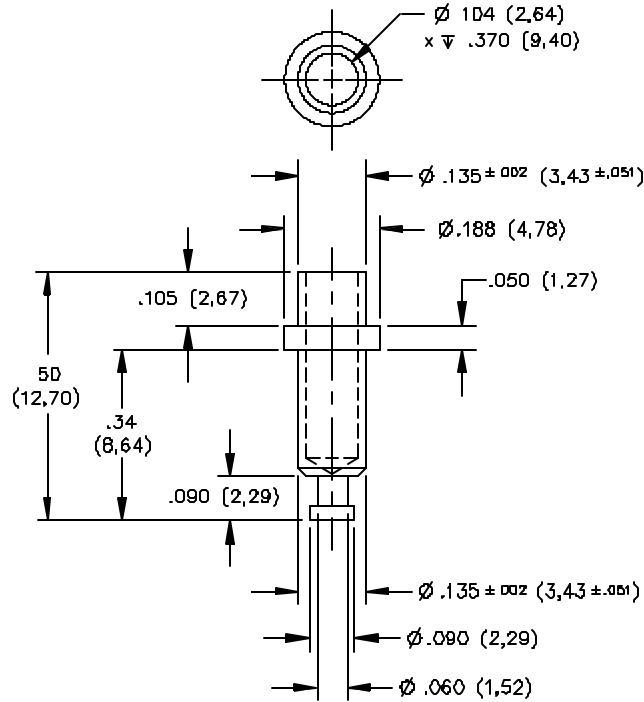

Model 3277 Miniature Rivet Type Banana Jack With Turret for 1/16" Thick Panel

FEATURES:

- Accepts miniature banana plugs.
- Mounts in panels up to .062" thick.

MATERIALS:

Miniature Banana Jack: Brass

Finish: Gold Plated, over Sulphamate Nickel

RATINGS:

Operating Voltage: 1500 VDC

Current: 5 Amperes

ORDERING INFORMATION: Model 3277

Sold in packages of 10

All dimensions are in inches and metric.

All specifications are to the latest revisions. Specifications are subject to change without notice.