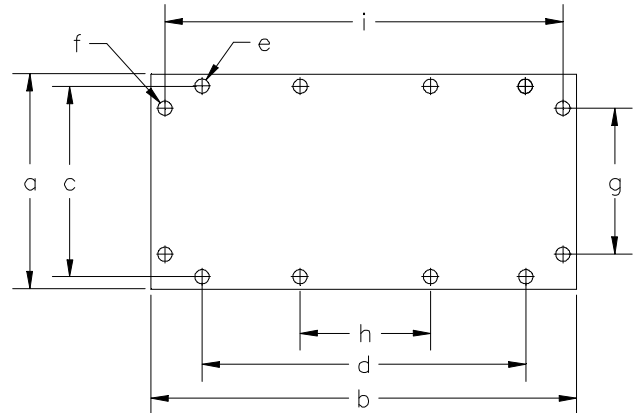

REPLACEMENT COVER

FIG. 1

MOUNTING COVER

FIG. 2

REPLACEMENT COVER

FIG. 3

MOUNTING COVER

FIG. 4

Model	Fits Box Size	Fig.	Material	Material Thickness	a	b	c	d	e	f	g	h	i
4742	Miniature	1	1100-H14	.040	1.04	1.41	.843	1.22	.096				
3729	Miniature	3	6061-T6	.080	1.15	2.50	.843	2.19	.150	.100		1.22	
4245	A	1	1100-H14	.040	1.03	2.16	.843	1.97	.096				
3728	A	3	6061-T6	.080	1.15	3.25	.843	2.94	.150	.100		1.96	
4246	B	1	1100-H14	.040	1.28	2.16	1.09	1.97					
3719	B	3	6061-T6	.090	1.40	3.25	1.09	2.94	.150	.100		1.96	

All dimensions are in inches. Tolerances (except noted): .xx = ±.02" (.51 mm), .xxx = ±.005" (.127 mm).

All specifications are to the latest revisions. Specifications are subject to change without notice.