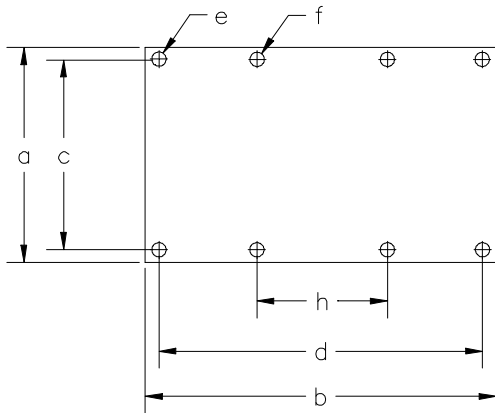

REPLACEMENT COVER

FIG. 1

MOUNTING COVER

FIG. 2

REPLACEMENT COVER

FIG. 3

MOUNTING COVER

FIG. 4

Model	Fits Box Size	Fig.	Material	Material Thickness	a	b	c	d	e	f	g	h	i
4742	Miniature	1	1100-H14	.040	1.04	1.41	.843	1.22	.096				
3729	Miniature	3	6061-T6	.080	1.15	2.50	.843	2.19	.150	.100		1.22	
4245	A	1	1100-H14	.040	1.03	2.16	.843	1.97	.096				
3728	A	3	6061-T6	.080	1.15	3.25	.843	2.94	.150	.100		1.96	
4246	B	1	1100-H14	.040	1.28	2.16	1.09	1.97					
3719	B	3	6061-T6	.090	1.40	3.25	1.09	2.94	.150	.100		1.96	

All dimensions are in inches. Tolerances (except noted): .xx = ±.02" (.51 mm), .xxx = ±.005" (.127 mm).

All specifications are to the latest revisions. Specifications are subject to change without notice.