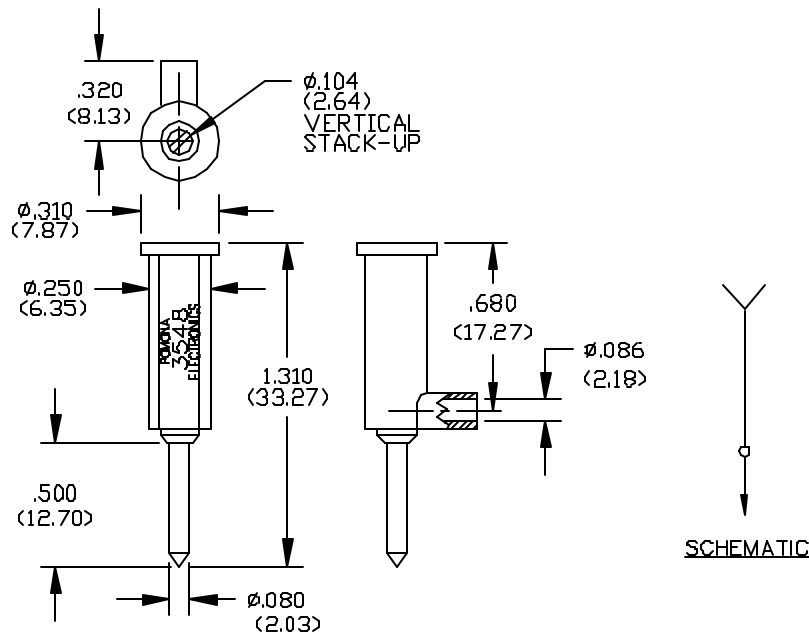

Model 3548 Miniature Banana Jack To Solderless Pin Tip Plug With Safety Collar

FEATURES:

- This integral collar insulates exposed wire leads and acts as a strain relief by preventing the flexing of the lead at the set screw.
- Wire firmly held in place with internal set screw.

MATERIALS:

Upper Conn.: Miniature Banana Jack

Material: Brass per QQ-B-626, Alloy 360, ½ Hard.

Finish: Gold plated per MIL-G-45204, Type II, Class 00 over electroless nickel per MIL-C-26074, Class 1, 200 to 300 micro-inches.

Insulation: ABS molded to Banana Jack and Pin Tip Plug.

Marking: "POMONA ELECTRONICS, 3548".

Lower Conn.: Pin Tip Plug

Material: Same as Upper Conn.

Finish: Same as Upper Conn.

Cross Hole: 2.08 (.082) dia. with #3-56 slotted set screw to secure wire lead.

RATINGS:

Operating Temperature: +50°C. (+122°F.) Max.

Operating Voltage: 3000 VDC

Current: 5 Amperes Cont.

ORDERING INFORMATION: Model 3548-*

*=Color, -0 Black -2 Red, Ordering Example: 3548-2 Color is Red