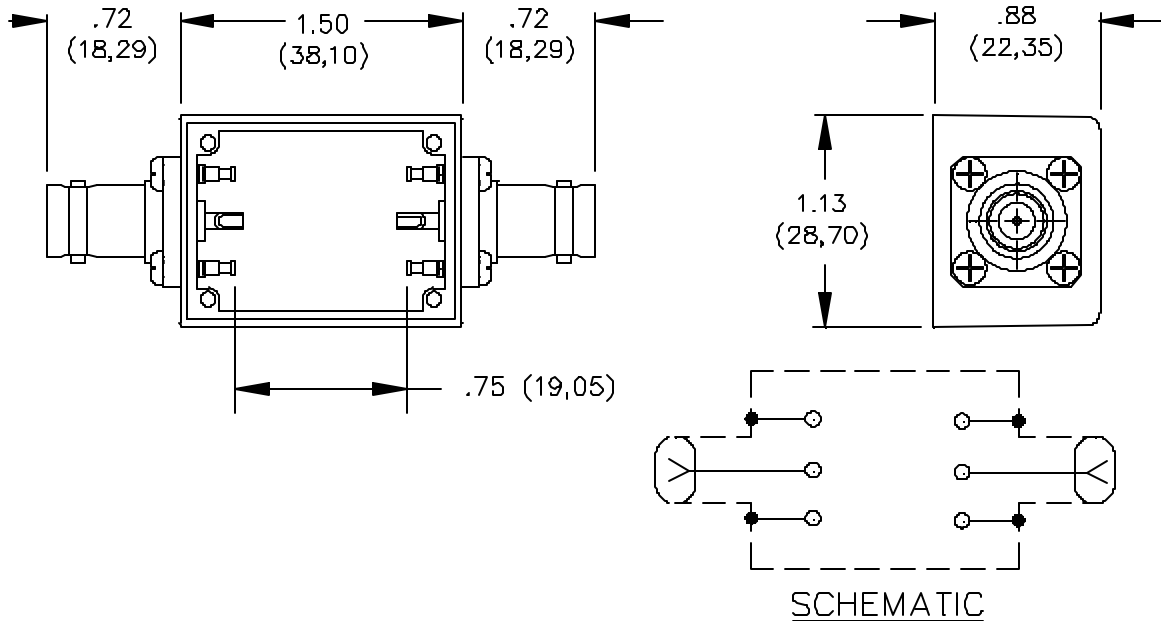

## Model 3751 Miniature Size Aluminum Box With Cover BNC Female/Female

### MATERIALS:

Connector: BNC (F)

Body: Tarnish Resistant Plating, Center Contact: Gold Plated Beryllium Copper

Marking: "Pomona 2451"

Solder Turret Terminal Screws: Steel, 4 ea. #4-40

Shielded Housing: Die cast aluminum, alloy A380 or A384

Marking: "Pomona 3751"

### ORDERING INFORMATION: Model 3751

All dimensions are in inches. Tolerances (except noted): .xx = ±.02" (.51 mm), .xxx = ±.005" (.127 mm).

All specifications are to the latest revisions. Specifications are subject to change without notice.