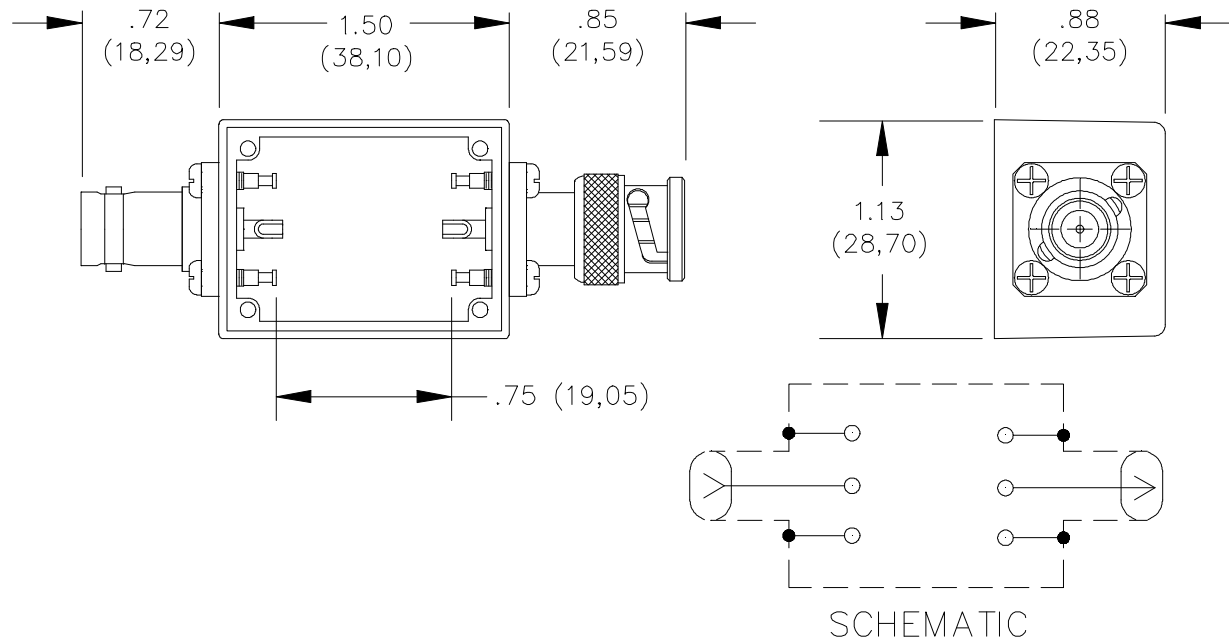

Model 3752 BNC (F) To BNC (M) Miniature Size Aluminum Box With Cover

MATERIALS:

Connector: BNC (F) to BNC (M)

Body: Tarnish Resistant Plating, Center Contact: Gold Plated Beryllium Copper

Solder Turret Terminal Screws: Steel 4 each #4-40

Shielded Housing: Die cast aluminum, Alloy A380 or A384.

Finish: Blue baked enamel per Federal Standard 595 #25109 over Phosphoric Etch per MIL-C-15328.

Cover: .040 thick aluminum 1100-H14

Finish: Clear anodized per MIL-A-8625.

Screws: 4 each 2-32 x 6.35 (1/4") Pan head, self-tapping. Steel

RATINGS:

Operating Voltage: Inner Conductor/Shield: 500 VRMS Max.

Operating Temperature: -55°C to +150°C

Nominal Impedance: 50 Ohms

ORDERING INFORMATION: Model 3752

All dimensions are in inches. Tolerances (except noted): .xx = ±.02" (.51 mm), .xxx = ±.005" (.127 mm).

All specifications are to the latest revisions. Specifications are subject to change without notice.