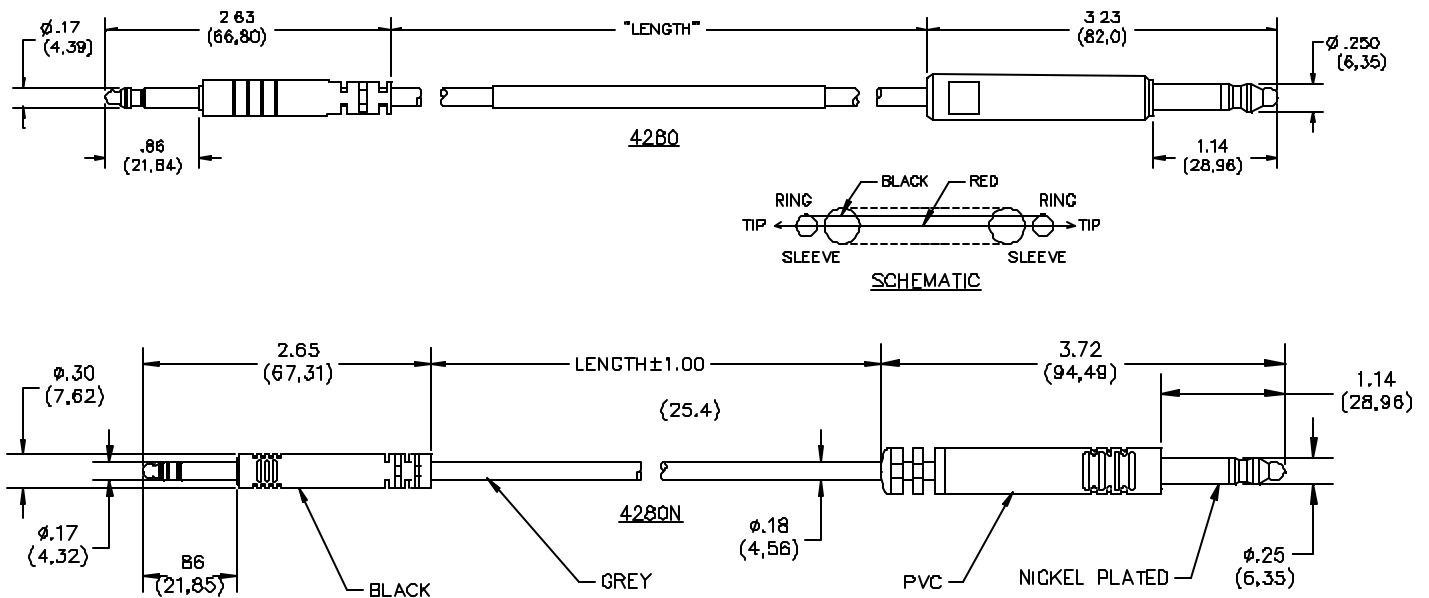

Model 4280 and 4280N WE=310 (PJ-051) To Bantam Miniature Phone Plug

FEATURES:

- Shielded cable to reduce noise
- WE-310 and Bantam Plugs molded to the cable for optimum durability
- Available in three lengths

MATERIALS:

Plugs – (4280) Brass, unplated

(4280N) Brass, nickel plated

Cable – 2 Conductor shielded twisted pair, PVC jacket and insulation

RATINGS:

Operating Voltage: 300 VRMS Max.

Operating Temperature: +50°C to (+122°F) Max.

Current: 3.36 Amperes @ 25°C

Nominal Capacitance Shield Conductors: 720pf

Nominal Capacitance Between Conductors: 420pf

ORDERING INFORMATION: Model 4280 or 4280N-XX

XX = Length in inches

Standard Lengths 36" (914 mm), 48" (1219 mm), 60" (1520 mm)

All dimensions are in inches. Tolerances (except noted): .xx = ±.02" (.51 mm), .xxx = ±.005" (.127 mm).

All specifications are to the latest revisions. Specifications are subject to change without notice.