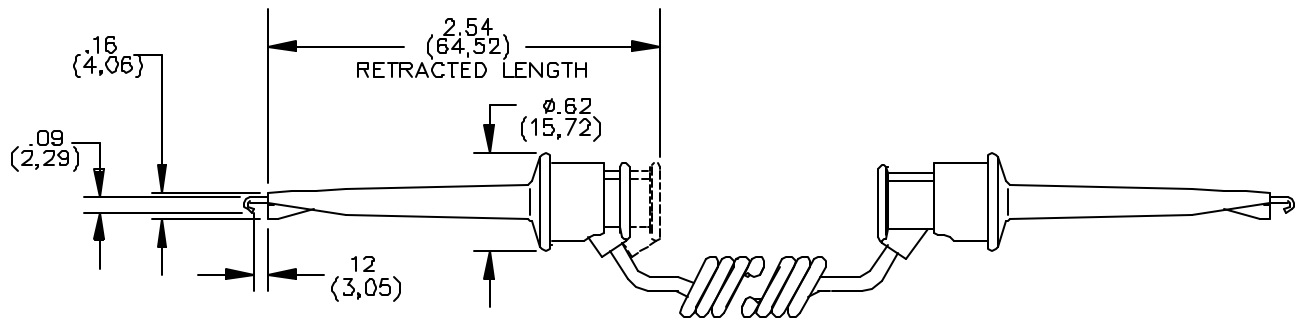

Model 4537 Patch Cord, Minigrabber® Test Clip Each End With Retractable Cord

MATERIALS:

Body: Center Contact – Gold Plated Beryllium Copper, Spring: Stainless Steel

Insulation: Glass filled nylon. Color matches color of wire.

20 AWG Retractable Cord, .087 O.D. Extended Length: 48”

RATINGS:

Voltage: Hand-held testing: 30VAC/60VDC Max.

Hands free testing in controlled voltage environments 300 WVDC Max.

Operating Temperature: +60°C. (+140°F.) Max.

Current: 5 Amperes

ORDERING INFORMATION: Model 4537

Standard Colors: -0 Black, -2 Red

All dimensions are in inches. Tolerances (except noted): .xx = ±.02” (.51 mm), .xxx = ± .005” (.127 mm).

All specifications are to the latest revisions. Specifications are subject to change without notice.

Registered trademarks are the property of their respective companies. Made in USA

Pomona®

Model 4537
Patch Cord, Minigrabber® Test Clip
Each End With Retractable Cord

All dimensions are in inches. Tolerances (except noted): .xx = $\pm .02$ " (.51 mm), .xxx = $\pm .005$ " (.127 mm).
All specifications are to the latest revisions. Specifications are subject to change without notice.
Registered trademarks are the property of their respective companies. Made in USA