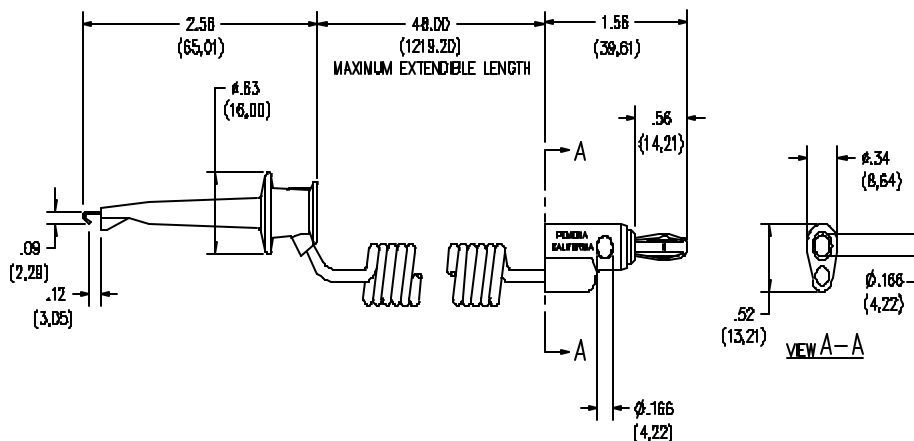

Model 4538 Minigrabber® Test Clip To Stacking Banana Plug With Retractable (Coiled) Cord

FEATURES:

- Retractable cord to allow connections at various lengths.
- Banana Plug stackable vertically and cross stackable.
- Ideal for connecting test equipment to terminals or wire wrap posts.

MATERIALS:

Conn: 1st End - Minigrabber® Test Clip

Material: Contact – Beryllium Copper per QQ-C-533, Alloy 165.

Spring – Stainless steel, Alloy 302.

Finish: Contact – Gold plated per MIL-G-45204, Type I, Class 00.

Material: Spring - Beryllium Copper per QQ-C-533, Alloy 172, cond. HT.

Plug Body - Brass per QQ-B-626, Alloy 360, ½ Hard.

Finish: Nickel plated per QQ-N-290, Class 2, 200/300 microinches.

Insulation: Polypropylene molded to plug body and wire. Color matches color of wire.

*= Color, -0 Black, -2 Red

Ordering Example: 4538-2 Color is Red

All dimensions are in inches. Tolerances (except noted): .xx = ±.02" (.51 mm), .xxx = ± .005" (.127 mm).

All specifications are to the latest revisions. Specifications are subject to change without notice.