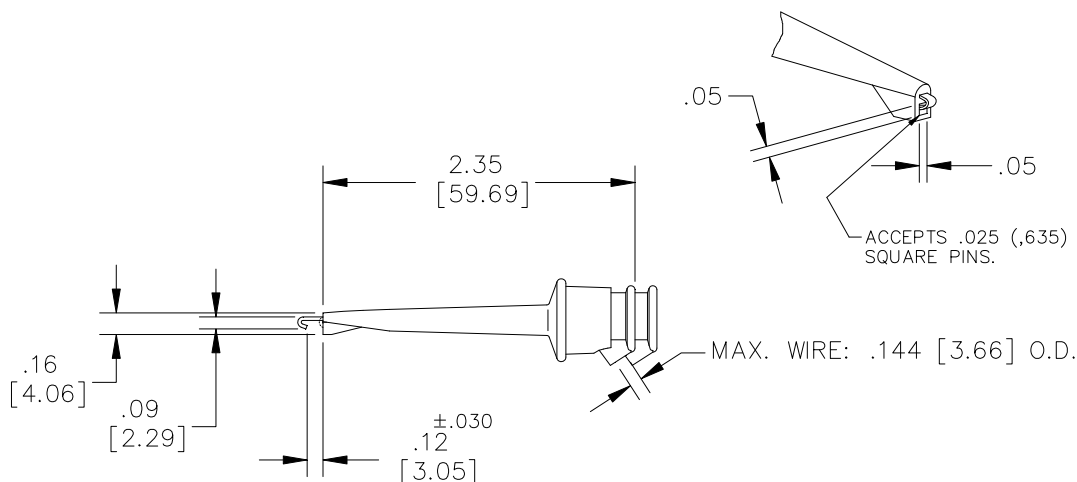

Model 4555
Do-It-Yourself Minigrabber Test Clip

Model 4555
Do-It-Yourself Minigrabber Test Clip

Materials

Contact: Gold Plated Beryllium Copper
Spring: Stainless Steel
Body Insulation: Glass filled nylon

Specifications

Voltage: Maximum voltage for hands free use: 300 Vrms Max.
For CE compliance, do not hold in hand when voltages exceed 30 Vrms / 60 Vdc.
Operating Temperature: +102°C (+216°F) Max.
Current: 5 Amperes

Ordering Information

Model: **4555-***
* = Color: -0 (Black), -2 (Red)
Ordering Example: **4555-2**, Minigrabber is red.

Additional colors may be quoted upon request.
Sold in packages of 10 per color.

USA: Sales: 800-490-2361
Technical Support: technicalsupport@pomonatest.com
Fax: 425-446-5844

Europe: 31-(0) 40 2675 150 **International:** 425-446-5500
Where to Buy: www.pomonaelectronics.com

All dimensions are in inches. Tolerances (except noted): .xx = ±.02" (.51 mm), .xxx = ±.005" (.127 mm). All specifications are to the latest revisions. Specifications are subject to change without notice. Registered trademarks are the property of their respective companies.