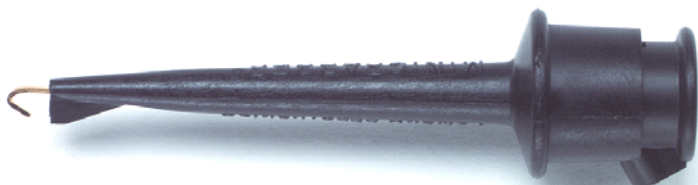

Model 4555
Do-It-Yourself Minigrabber Test Clip

Model 4555
Do-It-Yourself Minigrabber Test Clip

Materials

Contact: Gold Plated Beryllium Copper
Spring: Stainless Steel
Body Insulation: Glass filled nylon

Specifications

Voltage: Maximum voltage for hands free use: 300 Vrms Max.
For CE compliance, do not hold in hand when voltages exceed 30 Vrms / 60 Vdc.
Operating Temperature: +102°C (+216°F) Max.
Current: 5 Amperes

Ordering Information

Model: **4555-***
* = Color: -0 (Black), -2 (Red)
Ordering Example: **4555-2**, Minigrabber is red.

Additional colors may be quoted upon request.
Sold in packages of 10 per color.

USA: Sales: 800-490-2361
Technical Support: technicalsupport@pomonatest.com
Fax: 425-446-5844