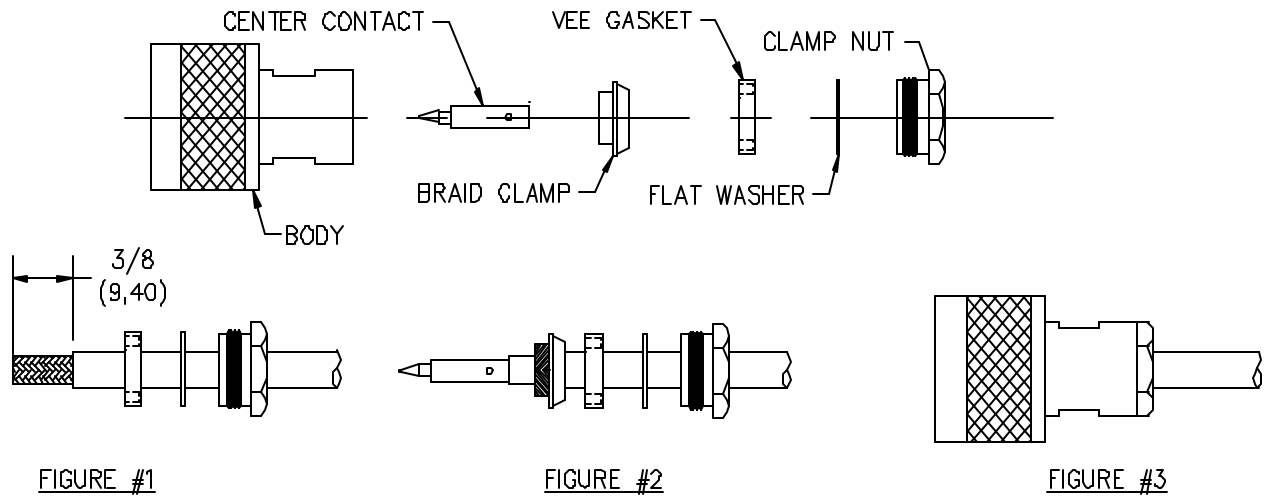

ORDERING INFORMATION: Model 4787

All dimensions are in inches. Tolerances (except noted): .xx = ±.02" (.51 mm), .xxx = ±.005" (.127 mm).

All specifications are to the latest revisions. Specifications are subject to change without notice.

FIGURE #1

- A. Slide clamp nut, flat washer and Vee gasket over cable.
- B. Strip cable jacket to dimensions shown.

FIGURE #1A

- C. Slide braid clamp over braid positioned with the inner shoulder against the cable jacket
- D. Fold braid over braid clamp.
- E. Strip Dielectric