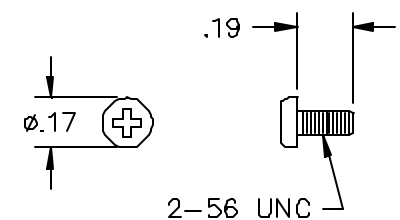

Replaces cover screws used in all extruded aluminum alloy size F, G & H boxes. Carbon steel with blue zinc plating.

FIGURE 2 MODEL 4862

Figure 3: Model 6268, #4-40 UNC Binding Head Phillips

Replaces cover screws used in die cast aluminum alloy, size C Boxes. Carbon steel with blue zinc plating.

FIGURE 3 MODEL 6268

Figure 4: Model 6269, #2-56 UNC Pan Head Phillips

Replaces cover screws used in phenolic molded boxes. Carbon steel with blue zinc plating.

FIGURE 4 MODEL 6269

All dimensions are in inches. Tolerances (except noted): .xx = ±.02" (.51 mm), .xxx = ±.005" (.127 mm). All specifications are to the latest revisions. Specifications are subject to change without notice. Registered trademarks are the property of their respective companies. Made in USA