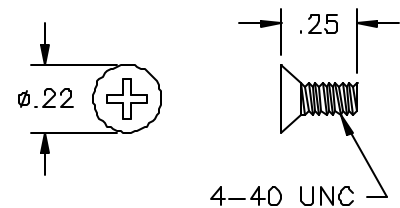

Replaces cover screws used in all extruded aluminum alloy size F, G & H boxes. Carbon steel with blue zinc plating.

FIGURE 2 MODEL 4862

Figure 3: Model 6268, #4-40 UNC Binding Head Phillips

Replaces cover screws used in die cast aluminum alloy, size C Boxes. Carbon steel with blue zinc plating.

FIGURE 3 MODEL 6268

Figure 4: Model 6269, #2-56 UNC Pan Head Phillips

Replaces cover screws used in phenolic molded boxes. Carbon steel with blue zinc plating.

FIGURE 4 MODEL 6269

All dimensions are in inches. Tolerances (except noted): .xx = ±.02" (.51 mm), .xxx = ±.005" (.127 mm). All specifications are to the latest revisions. Specifications are subject to change without notice. Registered trademarks are the property of their respective companies. Made in USA