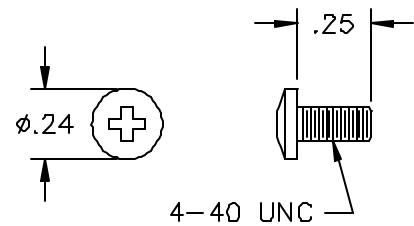

Replaces cover screws used in all extruded aluminum alloy size F, G & H boxes. Carbon steel with blue zinc plating.

FIGURE 2 MODEL 4862

Figure 3: Model 6268, #4-40 UNC Binding Head Phillips

Replaces cover screws used in die cast aluminum alloy, size C Boxes. Carbon steel with blue zinc plating.

FIGURE 3 MODEL 6268

Figure 4: Model 6269, #2-56 UNC Pan Head Phillips

Replaces cover screws used in phenolic molded boxes. Carbon steel with blue zinc plating.

FIGURE 4 MODEL 6269

All dimensions are in inches. Tolerances (except noted): .xx = ±.02" (.51 mm), .xxx = ±.005" (.127 mm). All specifications are to the latest revisions. Specifications are subject to change without notice. Registered trademarks are the property of their respective companies. Made in USA