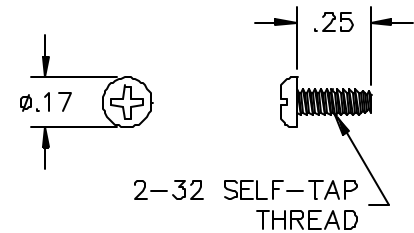

Figure 1: Model 4864, #2-32 Self-Tapping Phillips

Replaces cover screws used in all die cast aluminum size A, size B and Miniature boxes. Carbon steel with blue zinc plating.

FIGURE 1 MODEL 4864

Figure 2: Model 4862, #4-40 UNC Flat Head Phillips

Replaces cover screws used in all extruded aluminum alloy size F, G & H boxes. Carbon steel with blue zinc plating.

FIGURE 2 MODEL 4862

Figure 3: Model 6268, #4-40 UNC Binding Head Phillips

Replaces cover screws used in die cast aluminum alloy, size C Boxes. Carbon steel with blue zinc plating.

FIGURE 3 MODEL 6268

Figure 4: Model 6269, #2-56 UNC Pan Head Phillips

Replaces cover screws used in phenolic molded boxes. Carbon steel with blue zinc plating.

FIGURE 4 MODEL 6269

All dimensions are in inches. Tolerances (except noted): .xx = ±.02" (.51 mm), .xxx = ±.005" (.127 mm). All specifications are to the latest revisions. Specifications are subject to change without notice. Registered trademarks are the property of their respective companies. Made in USA