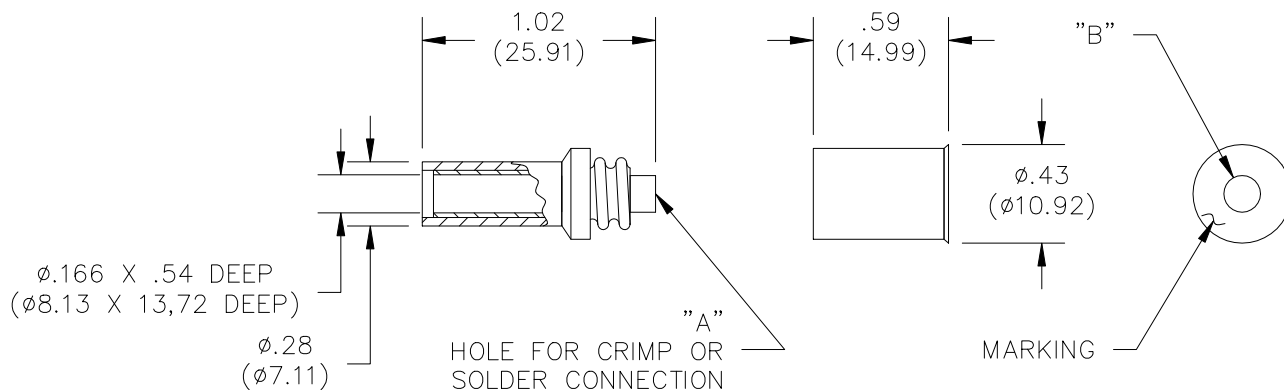

**Model 4934**  
**Do-It-Yourself In-Line Sheathed Banana Jack**

Model #	Dimension "A"	Dimension "B"	Accepts Wire AWG
4934	.062" (1.57mm)	.160" (4.06mm)	18, 20, 22

**Features**

- Threaded two piece design allows wires to be soldered or crimped to the banana jack body.
- Fits with Pomona models 4933 and 4986 Banana Plugs.

**Europe:** 31-(0) 40 2675 150 **International:** 425-446-5500

**Where to Buy:** [www.pomonaelectronics.com](http://www.pomonaelectronics.com)

All dimensions are in inches. Tolerances (except noted): .xx = ±.02" (.51 mm), .xxx = ±.005" (.127 mm). All specifications are to the latest revisions. Specifications are subject to change without notice. Registered trademarks are the property of their respective companies.