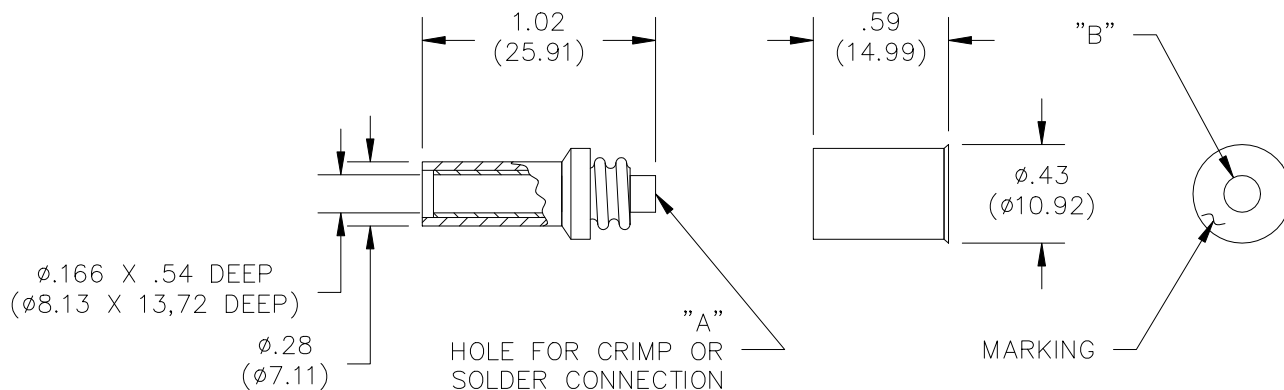

Model 4934
Do-It-Yourself In-Line Sheathed Banana Jack

Model #	Dimension "A"	Dimension "B"	Accepts Wire AWG
4934	.062" (1.57mm)	.160" (4.06mm)	18, 20, 22

Features

- Threaded two piece design allows wires to be soldered or crimped to the banana jack body.
- Fits with Pomona models 4933 and 4986 Banana Plugs.

Materials

Banana Jack Body – Brass, Nickel Plated

Insulation – Polypropylene, color per part number

Threaded Handle – Polypropylene, color per part number

Marking – "POMONA ELECT." & part number

Ratings

Operating Voltage: Hands free usage in controlled voltage environments: 1200 Vrms Max.

For CE compliance: not intended for hand-held use at voltages above 33 Vrms/70 Vdc.

Operating Temperature: +80°C (+176°F)

Current: 15 Amperes Max.

Ordering Information

Model: 4934-Color

Colors = -0 (Black), -2 (Red)

Where to Buy: www.pomonaelectronics.com

All dimensions are in inches. Tolerances (except noted): .xx = $\pm .02$ " (.51 mm), .xxx = $\pm .005$ " (.127 mm). All specifications are to the latest revisions. Specifications are subject to change without notice. Registered trademarks are the property of their respective companies.