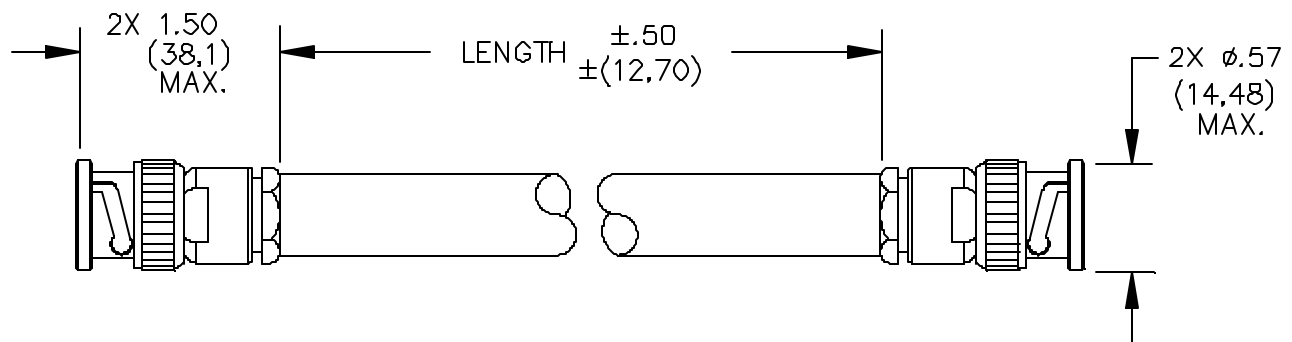

Model 5054 Triaxial Cable Assembly Triaxial 2 Lug Male Each End, On Belden 9222 Triaxial Cable

MATERIALS:

Connector – 1st End: Triaxial Cable Male (BNC 2 Lug Bayonet Style)

Body and Fittings: Brass, Tarnish Resistant

Intermediate and Center contacts: Gold Plated Brass per MIL-C-39012

Cable: Belden 9222 Triaxial Cable

20 AWG stranding 7x28, T.C. Polyethylene Insulation, 6.15 (.242) O.D. Color: Yellow

Marking: “POMONA ELECTRONICS 5054-XX”

Connector – 2nd End: Same as first.

RATINGS:

Operating Voltage: 500 VRMS

Nominal Impedance: 50 Ohms

ORDERING INFORMATION: Model 5054-XX

XX = Length in inches. Std. Lengths: 36”, 60”

Additional lengths can be quoted upon request.

Ordering Example: 5054-36, Cable length will be 36” long

All dimensions are in inches. Tolerances (except noted): .xx = ±.02” (.51 mm), .xxx = ± .005” (.127 mm).

All specifications are to the latest revisions. Specifications are subject to change without notice.