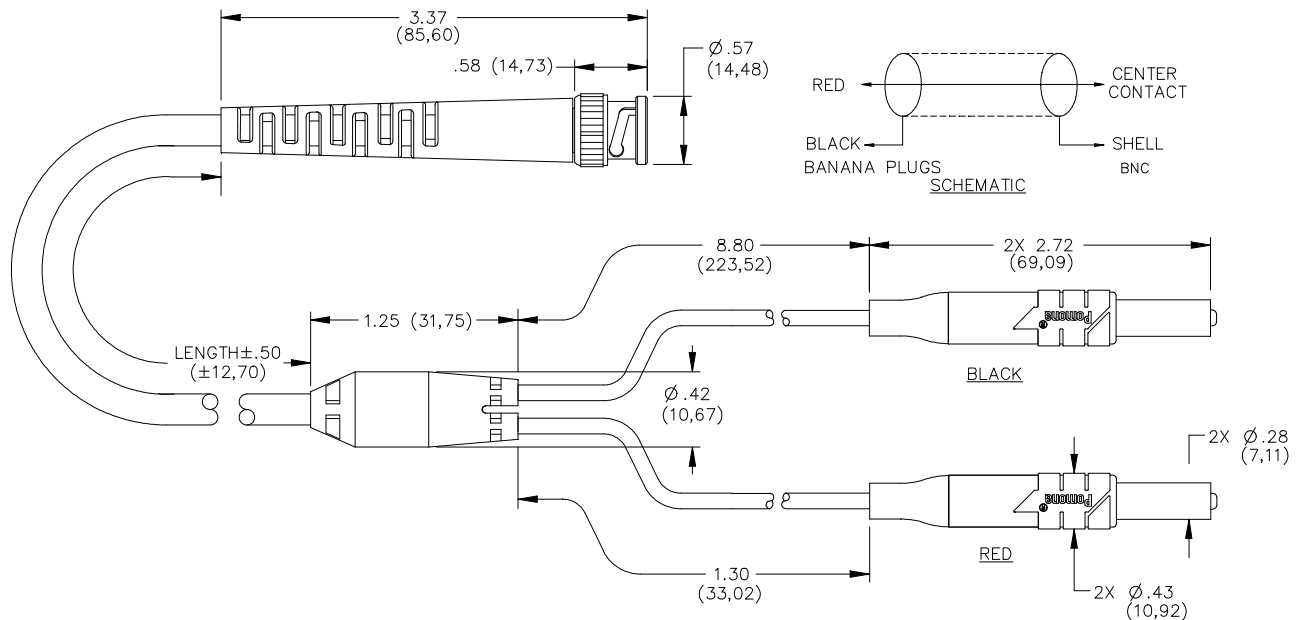

Model 5343 Retractable Sheath Banana To BNC Male

FEATURES:

- Retractable Sheath Banana Plug provided for use with older test equipment.

MATERIALS:

Conn: 1st End-Retractable sheath banana plug:
Spring: Beryllium Copper per QQ-C-533,
Cond. H.T.Nickel plated per QQ-N-290, Class 2,
200/300 microinches.

Plug Body: Brass Rod, per ASTM B16-85,
Temper HO2. Nickel plated per QQ-N-290,
Class 2, 200/300 microinches.

Tip: Polypropylene. Color matches color of wire.
Compression Spring: Stainless Steel 302.

Insulation: Polypropylene molded to plug body
and wire. Color matches color of wire.

Wire: 20 AWG stranding 41 x 36 T.C., PVC insulated,
2.21 (.087) O.D. Color: One Black and one Red.

Molded Breakout: PVC molded to breakout leads
and cable. Color: Black

Cable: Shielded coaxial RG58C/U, 4.95 (.195) O.D.
Color: Black. Marking: "POMONA 5343-C-

RATINGS:

Environmental: Operating Temperature: +50°C.
(+122°F.) Max.

Operating Voltage: Shield-Earth: 30VAC/60VDC,
Inner Conductor-Shield: 500 VRMS Max.

Nominal Impedance: 50 Ohms

ORDERING INFORMATION: Model 5343-C-XX
XX=cable length, standard length: 36" (914) &
60" (1524)