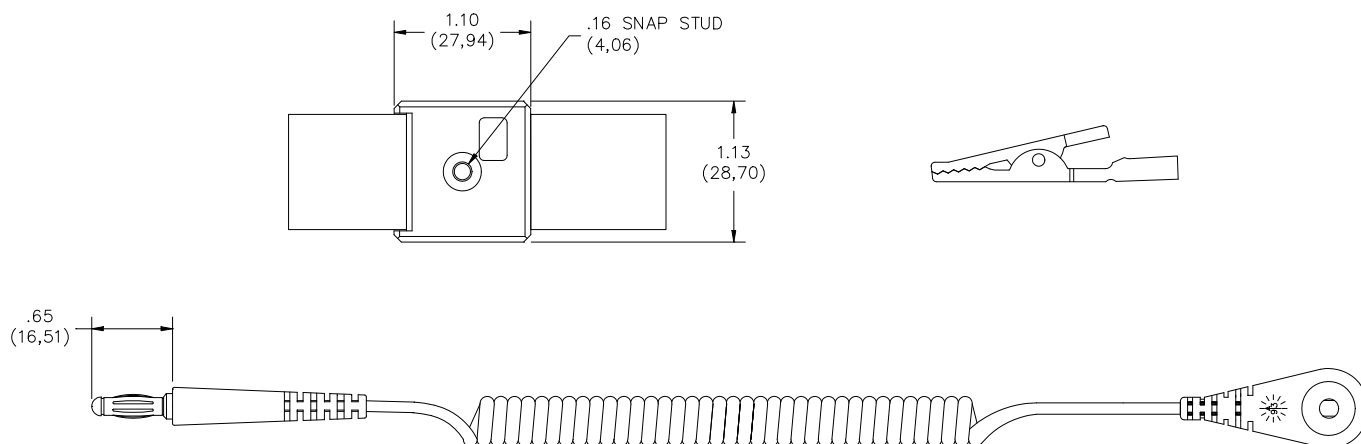

Model 6082
Elastic Wrist Strap with Clip & Cord**Features**

- A complete wrist strap kit features the adjustable fabric wrist strap.
- Also included: Resistive Coiled Cord (1 Megohm resistor molded in) extendable to 6 feet with a Straight Banana Plug and Alligator Clip.

Materials**Wrist Strap:**

- Body – Impact resistant plastic
- Strap – Elastic Fibers with Silver Plated Nylon yarn.
Circumference: 2.50" (64,0) min., 13.00" (330,0) max.
- Snap and Cam – Stainless Steel

Ground Cord:

- Banana Plug:
 - Body – Brass, Nickel-plated
 - Insulation – PVC, Black
- Cord:
 - Material – Coiled Tinsel
 - Insulation – Polyurethane 2.25mm O.D.
 - Length: 6 feet, extended
- Snap (4mm):
 - Body – Brass, Nickel-plated, 0.12" (3,2) I.D.
 - Insulation – PVC, Black

All dimensions are in inches. Tolerances (except noted): .xx = ± 0.02 " (.51 mm), .xxx = ± 0.005 " (.127 mm). All specifications are to the latest revisions. Specifications are subject to change without notice. Registered trademarks are the property of their respective companies.