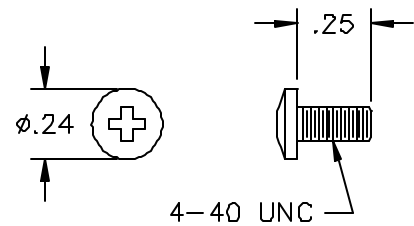

Replaces cover screws used in all extruded aluminum alloy size F, G & H boxes. Carbon steel with blue zinc plating.

FIGURE 2 MODEL 4862

Figure 3: Model 6268, #4-40 UNC Binding Head Phillips

Replaces cover screws used in die cast aluminum alloy, size C Boxes. Carbon steel with blue zinc plating.

FIGURE 3 MODEL 6268

Figure 4: Model 6269, #2-56 UNC Pan Head Phillips

Replaces cover screws used in phenolic molded boxes. Carbon steel with blue zinc plating.

FIGURE 4 MODEL 6269

All dimensions are in inches. Tolerances (except noted): .xx = ±.02" (.51 mm), .xxx = ±.005" (.127 mm).
All specifications are to the latest revisions. Specifications are subject to change without notice.
Registered trademarks are the property of their respective companies. Made in USA