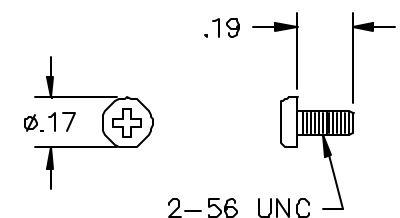

FIGURE 3 MODEL 6268

Figure 4: Model 6269, #2-56 UNC Pan Head Phillips

Replaces cover screws used in phenolic molded boxes. Carbon steel with blue zinc plating.

FIGURE 4 MODEL 6269

All dimensions are in inches. Tolerances (except noted): .xx = ±.02" (.51 mm), .xxx = ±.005" (.127 mm).
All specifications are to the latest revisions. Specifications are subject to change without notice.
Registered trademarks are the property of their respective companies. Made in USA