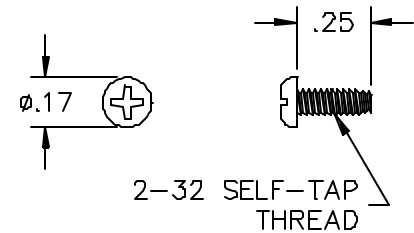

Figure 1: Model 4864, #2-32 Self-Tapping Phillips

Replaces cover screws used in all die cast aluminum size A, size B and Miniature boxes. Carbon steel with blue zinc plating.

FIGURE 1 MODEL 4864

Figure 2: Model 4862, #4-40 UNC Flat Head Phillips

Replaces cover screws used in all extruded aluminum alloy size F, G & H boxes. Carbon steel with blue zinc plating.

FIGURE 2 MODEL 4862

Figure 3: Model 6268, #4-40 UNC Binding Head Phillips

Replaces cover screws used in die cast aluminum alloy, size C Boxes. Carbon steel with blue zinc plating.

FIGURE 3 MODEL 6268

Figure 4: Model 6269, #2-56 UNC Pan Head Phillips

Replaces cover screws used in phenolic molded boxes. Carbon steel with blue zinc plating.

FIGURE 4 MODEL 6269

All dimensions are in inches. Tolerances (except noted): .xx = ±.02" (.51 mm), .xxx = ±.005" (.127 mm).
All specifications are to the latest revisions. Specifications are subject to change without notice.
Registered trademarks are the property of their respective companies. Made in USA