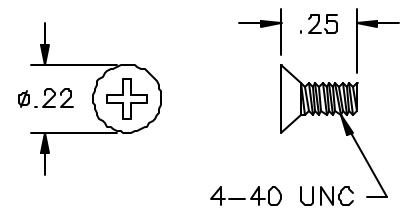

Replaces cover screws used in all extruded aluminum alloy size F, G & H boxes. Carbon steel with blue zinc plating.

FIGURE 2 MODEL 4862

Figure 3: Model 6268, #4-40 UNC Binding Head Phillips

Replaces cover screws used in die cast aluminum alloy, size C Boxes. Carbon steel with blue zinc plating.

FIGURE 3 MODEL 6268

Figure 4: Model 6269, #2-56 UNC Pan Head Phillips

Replaces cover screws used in phenolic molded boxes. Carbon steel with blue zinc plating.

FIGURE 4 MODEL 6269

All dimensions are in inches. Tolerances (except noted): .xx = ±.02" (.51 mm), .xxx = ±.005" (.127 mm).
All specifications are to the latest revisions. Specifications are subject to change without notice.
Registered trademarks are the property of their respective companies. Made in USA