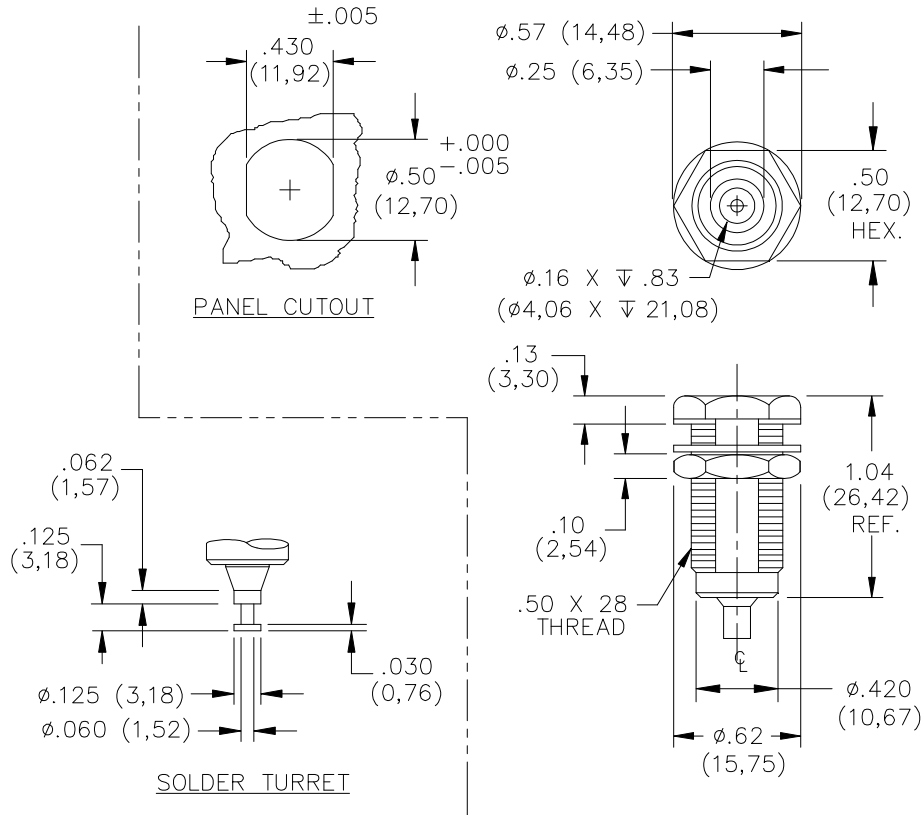

Model 6387 Banana Jack, Panel Mount, 4mm For Sheathed Banana Plugs

Recommended Maximum Panel Thickness: .57" (15mm)

FEATURES:

- Banana Jack mates to all popular shrouded and unshrouded DMM plugs
- Meets IEC 1010-2-031 CAT III 1000V

MATERIALS:

Banana Jack: Brass, Tin-plated

Terminal Type: Solder Turret

Insulation: Nylon, see ordering information for color

Nut: Brass, Nickel Plated

RATINGS:

Operating Voltage: 1000 VRMS Max.
Current: 15 Amperes Max.

ORDERING INFORMATION:

Model 6387-ST-T-*

* = Color, available in -0 Black, -2 Red

Sold in packs of 10.

All dimensions are in inches. Tolerances (except noted): .xx = ± 0.02 " (.51 mm), .xxx = ± 0.005 " (.127 mm).