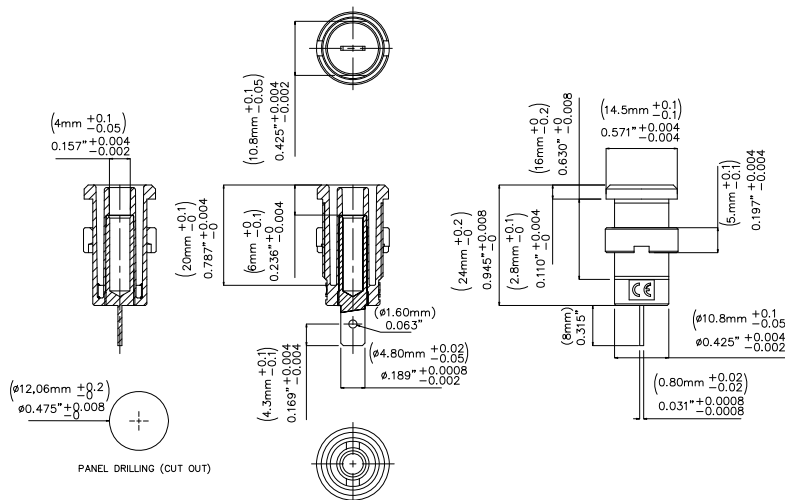

Model 72913

Panel Mt IEC61010 4mm (0.16in) Jack for Sheathed Banana Plugs

Model 72913
Panel Mount IEC61010 4mm (0.16in) Jack for
Sheathed Banana Plugs

Features

- Panel Mt. IEC61010 4mm (0.16in) Jack for Sheathed Banana Plugs.
- Solder Tab.

Materials

- Body: Polyamide
- Nut: Nickel-plated
- Solder Tab: Gold-plated Nickel Brass

Specifications

Max Current	36A
Max Voltage	1000 V CAT III
Max Resistance	Less than 5 mΩ

Ordering Information

Model: 72913-*

All dimensions are in inches. Tolerances (except noted): .xx = ±.02" (.51 mm), .xxx = ±.005" (.127 mm). All specifications are to the latest revisions. Specifications are subject to change without notice. Registered trademarks are the property of their respective companies.