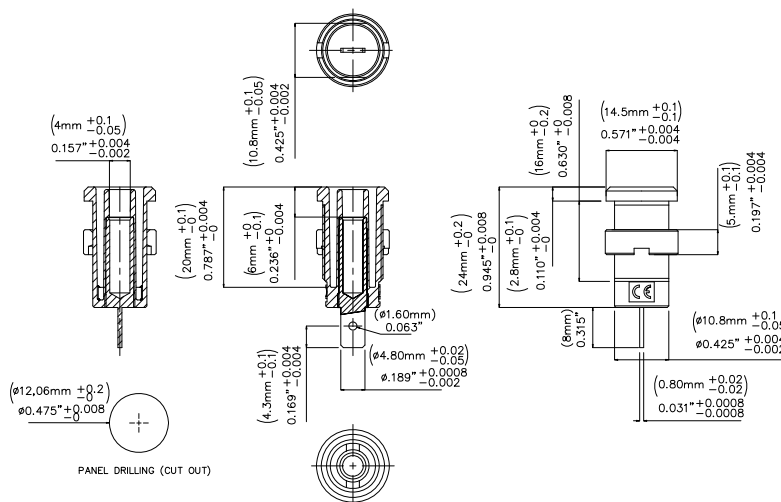

Model 72913

Panel Mt IEC61010 4mm (0.16in) Jack for Sheathed Banana Plugs

Model 72913
Panel Mount IEC61010 4mm (0.16in) Jack for
Sheathed Banana Plugs

Features

- Panel Mt. IEC61010 4mm (0.16in) Jack for Sheathed Banana Plugs.
- Solder Tab.

Materials

- Body: Polyamide
- Nut: Nickel-plated
- Solder Tab: Gold-plated Nickel Brass

Specifications

Max Current	36A
Max Voltage	1000 V CAT III
Max Resistance	Less than 5 mΩ

Ordering Information

Model: 72913-*

All dimensions are in inches. Tolerances (except noted): .xx = ±.02" (.51 mm), .xxx = ±.005" (.127 mm). All specifications are to the latest revisions. Specifications are subject to change without notice. Registered trademarks are the property of their respective companies.