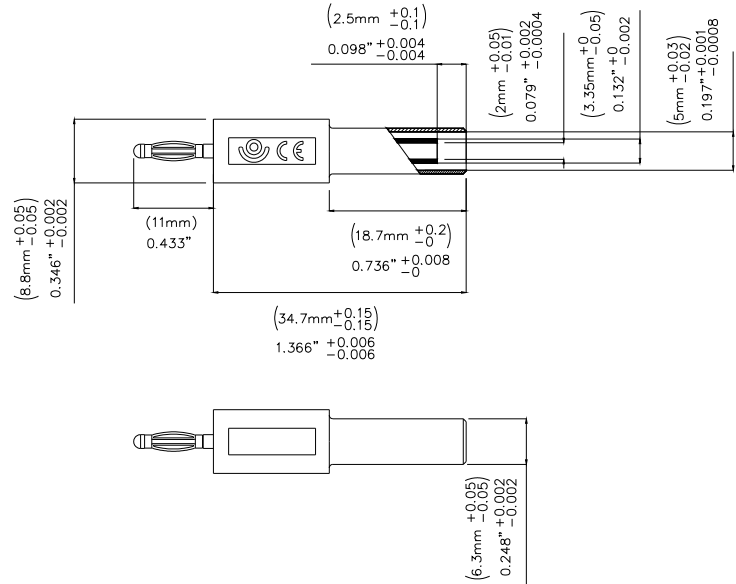

**Model 72917**  
**4mm Banana Plug to 2mm Sheathed Banana Jack Adapter**

**Easy Adaptation from 2mm to 4mm Test**

**Features**

- Accepts 2mm safety-sheathed banana plugs
- Converts to standard 4mm banana plug
- Rating: 33 Vac / 70 Vdc, 10A

**Materials**

- Insulation: Polyamide
- Plug body: Nickel-plated Brass

**Ordering Information**

Model:72916- Color Sold in packages of 10 pieces  
Available colors: Black (-0) or Red (-2)

**Specifications**

Max Current	Max. 10A
Max Voltage	33 V AC / 70 V DC
Temperature	-20° C + 80° C
Max Resistance	Less than 0.8 mΩ

**Rating:** *hands free testing* in controlled environment: 70Vrms max. For CE compliance: Not intended for hand-held use at voltages above 33Vrms/70Vdc

All dimensions are in inches. Tolerances (except noted): .xx = ±.02" (.51 mm), .xxx = ±.005" (.127 mm). All specifications are to the latest revisions. Specifications are subject to change without notice. Registered trademarks are the property of their respective companies.