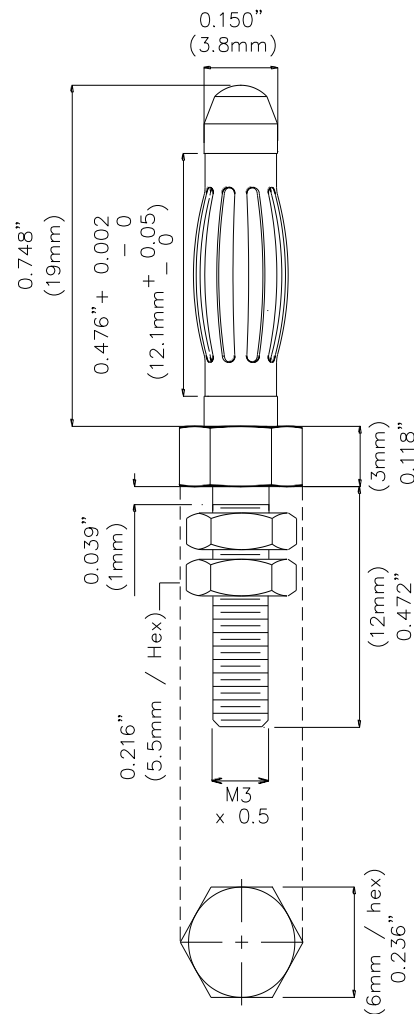

Model 72918
4mm Banana Plug with Threaded M3 Stud

Fast Installation, Rugged Performance

Features

- Threaded M3 stud for rapid mounting.
- Furnished with two hex nuts.
- Ideal for lug or ring type connections.
- Mates to standard 4mm banana jacks.

Materials

Body: Nickel-plated brass
Finish: Tarnish resistant nickel

Ratings

Voltage: For *CE compliance* and for personal safety, do not hold in hand when voltages exceed 30 Vrms / 42.4 Vpk / 60 Vdc, or current exceeds 8A maximum..

USA: Sales: 800-490-2361
Technical Support: technicalsupport@pomonatest.com
Fax: 425-446-5844

Europe: 31-(0) 40 2675 150 **International:** 425-446-5500

Where to Buy: www.pomonaelectronics.com

All dimensions are in inches. Tolerances (except noted): .xx = ±.02" (.51 mm), .xxx = ±.005" (.127 mm). All specifications are to the latest revisions. Specifications are subject to change without notice. Registered trademarks are the property of their respective companies.