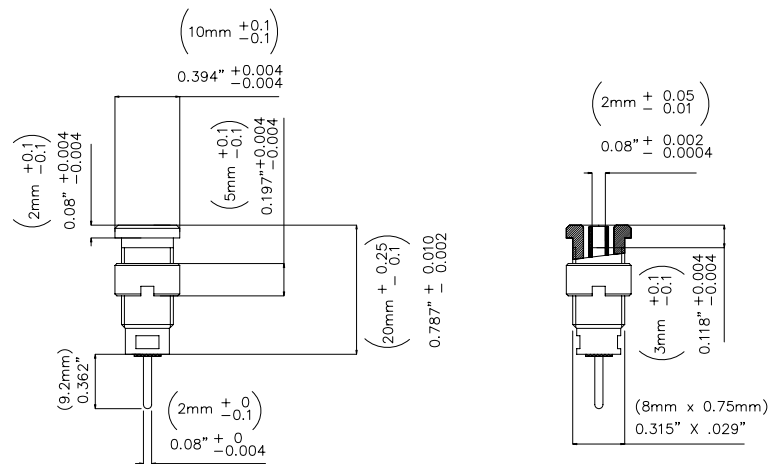

**Model 72921**  
**2mm SAFETY Sheathed Jack**

**Features**

- Mates to 2mm shrouded plugs
- Safety Sheath Jack
- Safety Rating 600 V CAT II
- 1.9mm wire wrap connecting pin

**Materials**

- Body: Polyamide.
- Pin: Nickel plated brass.
- Nut: Nickel plated

**Ordering Information**

Model: Model 72921-Color  
Standard colors: -0 (Black), -2 (Red)

**Specifications:**

Max Current	10A
Max Voltage	600 V CAT II
Max Resistance	Less than 5 mΩ

USA: Sales: 800-490-2361 Technical Support: 800-241-2060 Fax: 888-403-3360

All dimensions are in inches. Tolerances (except noted): .xx = ±.02" (.51 mm), .xxx = ±.005" (.127 mm). All specifications are to the latest revisions. Specifications are subject to change without notice. Registered trademarks are the property of their respective companies.