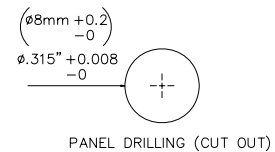

**Model 72921**  
**2mm SAFETY Sheathed Jack**

**Features**

- Mates to 2mm shrouded plugs
- Safety Sheath Jack
- Safety Rating 600 V CAT II
- 1.9mm wire wrap connecting pin

**Materials**

- Body: Polyamide.
- Pin: Nickel plated brass.
- Nut: Nickel plated