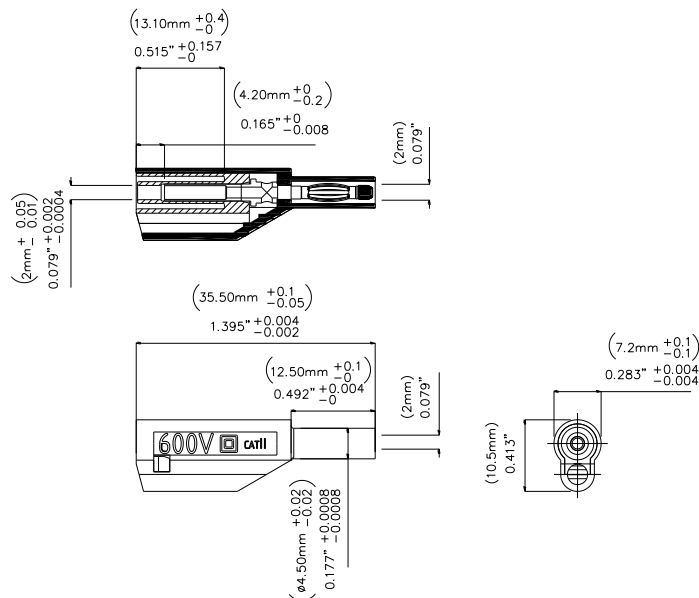

Model 72925
Do-It-Yourself 2mm Stackable Safety Sheathed Plug

Features

- Build your own 2mm stackable test leads
- Plug spring is Beryllium Copper for long insertion life
- Safety rating CAT II 600V *when plug is correctly assembled and terminated.*

Materials

Plastic body: Polypropylene
 Plug body: Brass, Nickel Plated
 Spring: Beryllium Copper, Nickel Plated
 Spring Tip: Polysulfone

Specifications

Current	Max. 10A
Voltage	600 V CAT II
Max Resistance	Less than 5 mΩ

All dimensions are in inches. Tolerances (except noted): .xx = ±.02" (.51 mm), .xxx = ±.005" (.127 mm). All specifications are to the latest revisions. Specifications are subject to change without notice. Registered trademarks are the property of their respective companies.