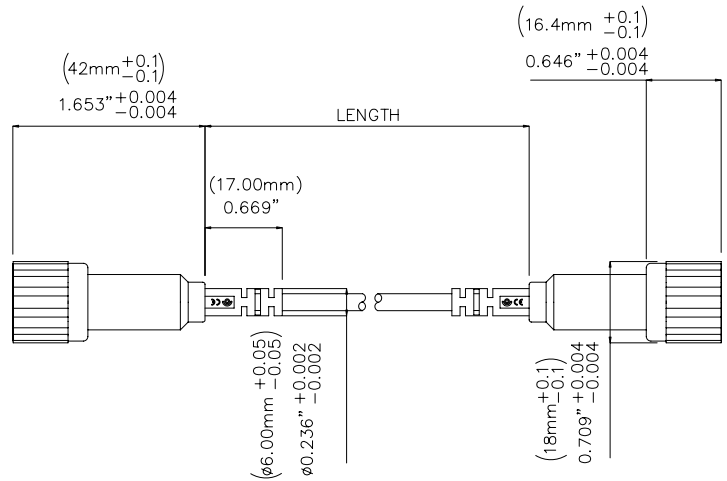

Models 72926
IEC Insulated BNC Male 50 ohm Cable

Features

- IEC Insulated BNC Male to BNC Male 50 ohm cable.

Materials

- Connector body: Nickel plated Brass
- Center Contact: Gold Plated Brass
- Dielectric: White PTFE

Ordering Information

Model: 72926-C-Length
Available Lengths: 40 inches (-40) or 80 inches (-80)

Specifications

Max Current	3 A Max
Max Voltage	500 V CAT I 150 V CAT III
Cable	50 Ω

USA: Sales: 800-490-2361 Technical Support: 800-241-2060 Fax: 888-403-3360

Europe: 31-(0) 40 2675 150 **International:** 425-446-5500
e-mail: technicalsupport@pomonatest.com

Where to Buy: www.pomonaelectronics.com

All dimensions are in inches. Tolerances (except noted): .xx = ±.02" (.51 mm), .xxx = ±.005" (.127 mm). All specifications are to the latest revisions. Specifications are subject to change without notice. Registered trademarks are the property of their respective companies.