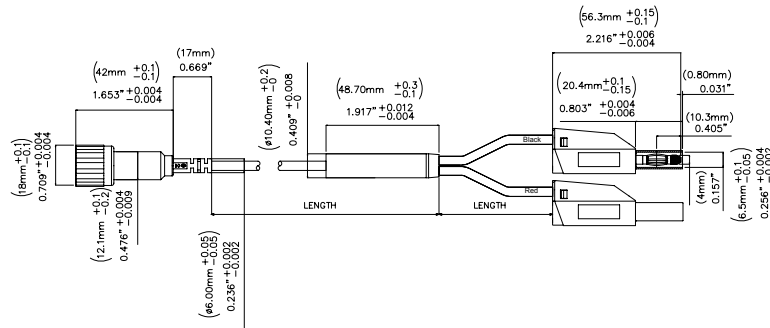

**Models 72927
Insulated BNC (M) / 4mm Plugs**

Features

- Insulated BNC (M) / 4mm Plugs, 50Ω

Materials

Connector:

- Connector body: Nickel plated Brass
- Center Contact: Gold Plated Brass
- Dielectric: White PTFE

Plugs:

- Plug spring: Nickel plated bronze Beryllium copper.
- Plug Body: Nickel plated Brass
- Insulation Tip: Polysulfone
- Plug Insulation: Polypropylene
- Wire: PVC Jacket

Ordering Information

Model: 72927-C-Length

Available Lengths: 40 inches (-40) or 80 inches (-80)

Specifications

Max Current	3 A Max
Max Voltage	500 V CAT I 150 V CAT III
Cable	50 Ω

USA: Sales: 800-490-2361 Technical Support: 800-241-2060 Fax: 888-403-3360

Europe: 31-(0) 40 2675 150 **International:** 425-446-5500

e-mail: technicalsupport@pomonatest.com

Where to Buy: www.pomonaelectronics.com

All dimensions are in inches. Tolerances (except noted): .xx = ±.02" (.51 mm), .xxx = ±.005" (.127 mm). All specifications are to the latest revisions. Specifications are subject to change without notice. Registered trademarks are the property of their respective companies.