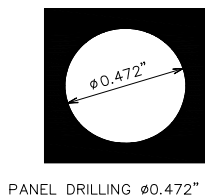

**Model 72930**

**Panel Mount IEC 61010 4mm (0.16in) Jack for Sheathed Plugs**

**Model 72930**  
**Panel Mount IEC 61010 4mm (0.16in) Jack for Sheathed Plugs**

**Materials**

Body: Polyamide  
Hex Nut: Nickel-plated brass  
Stud: Nickel-plated brass  
Stud Hex Nuts: Nickel-plated brass

**Features**

- Panel mount IEC61010 4mm (0.16in) banana jack for sheathed banana plugs, with threaded stud.
- Hexagonal nut.

**Specifications**

<b>Max Current</b>	36A
<b>Max Voltage</b>	1000 V CAT III

M4 x 0.7 nut = Screwing Torque Nuts = 30 Ncm Max.

All dimensions are in inches. Tolerances (except noted): .xx =  $\pm 0.02$ " (.51 mm), .xxx =  $\pm 0.005$ " (.127 mm). All specifications are to the latest revisions. Specifications are subject to change without notice. Registered trademarks are the property of their respective companies.