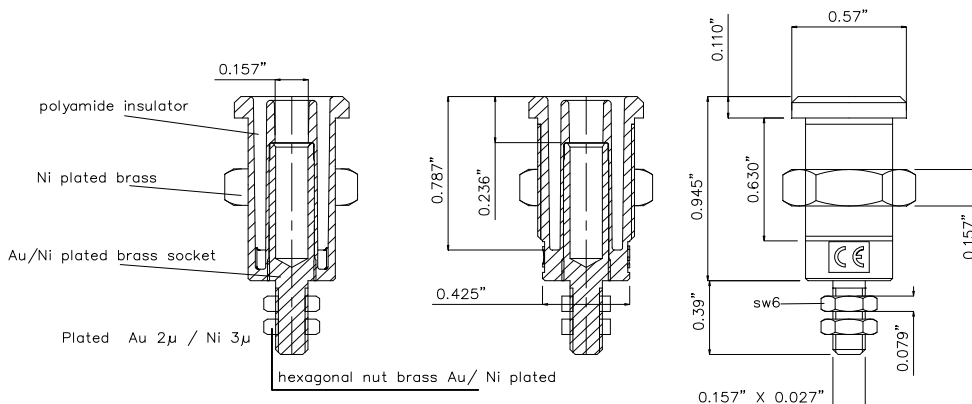

**Model 72930**

**Panel Mount IEC 61010 4mm (0.16in) Jack for Sheathed Plugs**

**Model 72930**  
**Panel Mount IEC 61010 4mm (0.16in) Jack for Sheathed Plugs**

**Materials**

Body: Polyamide  
Hex Nut: Nickel-plated brass  
Stud: Nickel-plated brass  
Stud Hex Nuts: Nickel-plated brass

**Features**

- Panel mount IEC61010 4mm (0.16in) banana jack for sheathed banana plugs, with threaded stud.
- Hexagonal nut.

**Specifications**

<b>Max Current</b>	36A
<b>Max Voltage</b>	1000 V CAT III

M4 x 0.7 nut = Screwing Torque Nuts = 30 Ncm Max.

All dimensions are in inches. Tolerances (except noted): .xx =  $\pm 0.02$ " (.51 mm), .xxx =  $\pm 0.005$ " (.127 mm). All specifications are to the latest revisions. Specifications are subject to change without notice. Registered trademarks are the property of their respective companies.