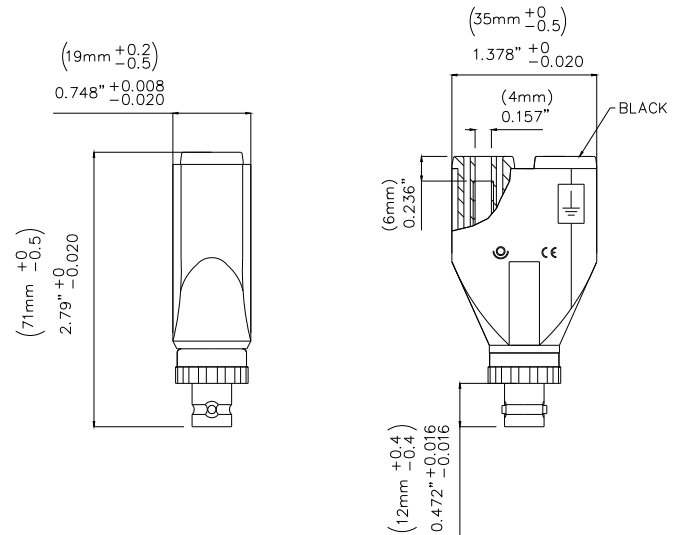

Model 72938
IEC Insulated BNC (F) to two 4 mm banana jacks

Features

- IEC Insulated BNC (F) to two 4 mm banana jacks.
- Adapter converts test instrument safety banana leads to BNC configuration for added shielding and safety.
- Rating: 500V Cat I, 150V Cat II

Specifications

Max Current	3A
Max Voltage	500V CAT I, 150V CATII

Materials

- Connector body: Nickel plated Brass
- Center Contact: Gold Plated Brass
- Dielectric: White PTFE
- Insulation: Polyamide
- Banana Jack: Nickel plated Brass

All dimensions are in inches. Tolerances (except noted): .xx = ±.02" (.51 mm), .xxx = ±.005" (.127 mm). All specifications are to the latest revisions. Specifications are subject to change without notice. Registered trademarks are the property of their respective companies.