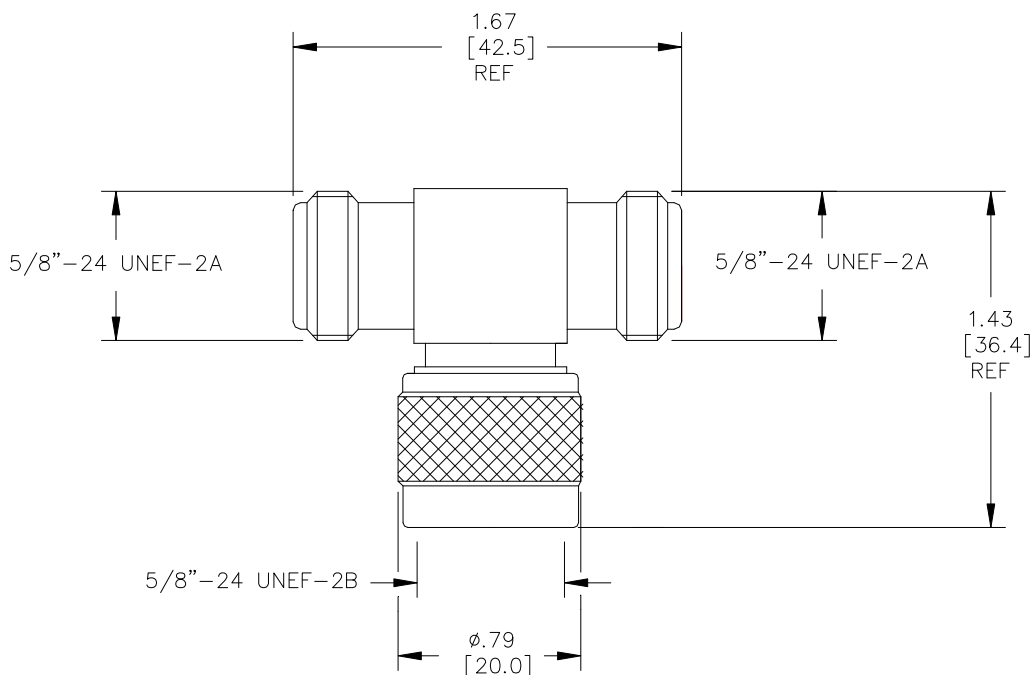

**Model 73044**  
**N Type "T" Jack-Plug-Jack Adapter**

*Model 73044*  
*N Type "T" Jack-Plug-Jack Adapter*

**Features**

- DC – 4GHz bandwidth.
- Connectors are precision machined.
- Meets interface requirements MIL-C-39012.

**Materials**

Center Conductor:  
*Male:* Brass, Gold Plated  
*Female:* Phosphor Bronze, Gold Plated  
 Connector Body: Brass, Nickel Plated  
 Insulators: PTFE

**Specifications**

Impedance: 50Ω  
 Frequency Range: DC – 4GHz  
 Contact Resistance:  
     Center Conductor: ≤1.0 mΩ  
     Outer Conductor: ≤0.2 mΩ  
 Insulation Resistance: ≥ 5000 MΩ  
 Dielectric Withstand Voltage: 1500V  
*For CE compliance, do not hold in hand when voltages exceed 33 Vrms / 70 Vdc.*  
 Number of Insertions: 500 cycles minimum

**Where to Buy:** [www.pomonaelectronics.com](http://www.pomonaelectronics.com)

All dimensions are in inches. Tolerances (except noted): .xx = ±.02" (.51 mm), .xxx = ±.005" (.127 mm). All specifications are to the latest revisions. Specifications are subject to change without notice. Registered trademarks are the property of their respective companies.