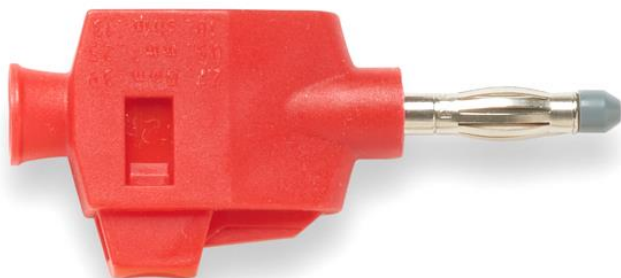

Model 73090

Do-it-Yourself 4mm Banana Plug, Quick Wire Attachment

Features

- Attach wires quickly with the push-button tab for easy assembly or test lead repair
- No soldering or set screws required; simply, push and hold the push tab, insert the stripped test lead wire (*strip 4-6mm of insulation*), and release the push tab to secure the wire down
- Great in low voltage applications where prototyping and quick wire attachments are important
- Make 4mm banana plug patch cords conveniently in the field
- Designed to fit on the end of any 22 AWG to 18 AWG wire gauge

Materials

Contact: Nickel-plated brass and steel
 Insulation: Polypropylene and Polyoxymethylene

Specifications

Voltage	33 V AC / 70 V DC
Max Current	20 A
Max Resistance	less than 10 mΩ

Ordering Information

Model: 73090-*color*

Color: 0=Black, 2=Red, 4=Yellow, 5=Green, 6=Blue, 9=White

DIY 4mm Banana Plug, Quick Wire Attachment

USA: Sales: 800-490-2361
 Technical Support: technicalsupport@pomonatest.com
 Fax: 425-446-5844
Europe: 31-(0) 40 2675 150 **International:** 425-446-5500
Where to Buy: www.pomonaelectronics.com