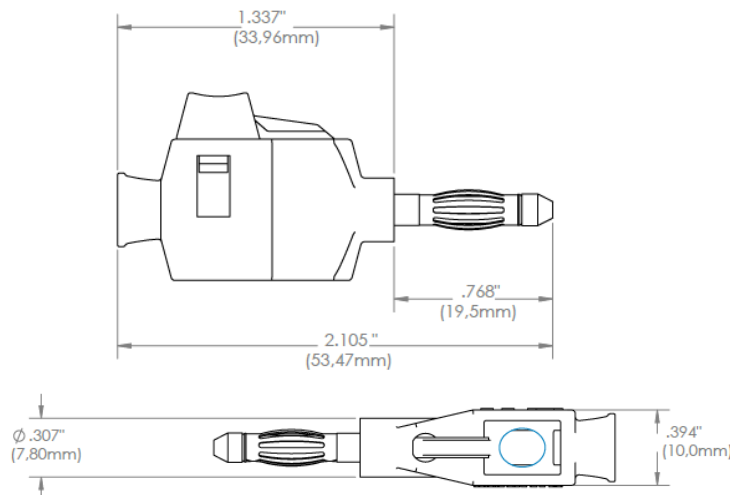

Model 73090

Do-it-Yourself 4mm Banana Plug, Quick Wire Attachment

Features

- Attach wires quickly with the push-button tab for easy assembly or test lead repair
- No soldering or set screws required; simply, push and hold the push tab, insert the stripped test lead wire (*strip 4-6mm of insulation*), and release the push tab to secure the wire down
- Great in low voltage applications where prototyping and quick wire attachments are important
- Make 4mm banana plug patch cords conveniently in the field
- Designed to fit on the end of any 22 AWG to 18 AWG wire gauge

Materials

Contact: Nickel-plated brass and steel
 Insulation: Polypropylene and Polyoxymethylene

Specifications

Voltage	33 V AC / 70 V DC
Max Current	20 A
Max Resistance	less than 10 mΩ

Ordering Information

All dimensions are in inches. Tolerances (except noted): .xx = ±.02" (.51 mm), .xxx = ±.005" (.127 mm). All specifications are to the latest revisions. Specifications are subject to change without notice. Registered trademarks are the property of their respective companies.