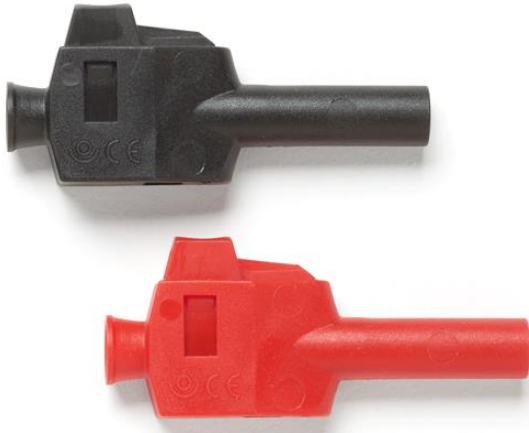

Model 73091

DIY Sheathed 4mm Banana Plug, Quick Wire Attachment

Features

- Attach wires quickly with the push-button tab for easy assembly or test lead repair
- No soldering or set screws required; simply, push and hold the push tab, insert the stripped test lead wire (*strip 4-6mm of insulation*), and release the push tab to secure the wire down
- Banana plug contact is sheathed for higher voltage and added protection
- Make 4mm banana plug test leads conveniently in the field
- Designed to fit on the end of any 22 AWG to 18 AWG wire gauge

Materials

Contact: Nickel-plated brass and steel
 Insulation: Polypropylene and Polyoxymethylene

Specifications

Voltage	*CAT II 600 V / CAT III 300 V
Max Current	20 A
Max Resistance	less than 10 mΩ
*When plug is correctly assembled and terminated	

Ordering Information

Model: 73091-*color*
Color: 0=Black, 2=Red
 Do-it-Yourself Sheathed 4mm Banana Plug, Quick Wire Attachment

USA: Sales: 800-490-2361
 Technical Support: technicalsupport@pomonatest.com
 Fax: 425-446-5844
Europe: 31-(0) 40 2675 150 **International:** 425-446-5500
Where to Buy: www.pomonaelectronics.com