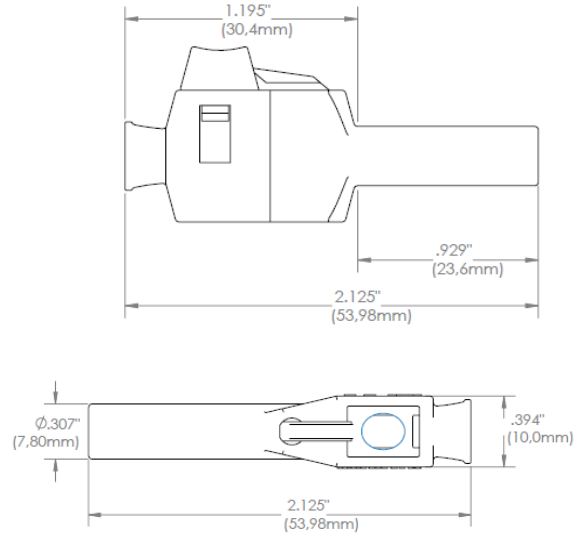

Model 73091

DIY Sheathed 4mm Banana Plug, Quick Wire Attachment

Features

- Attach wires quickly with the push-button tab for easy assembly or test lead repair
- No soldering or set screws required; simply, push and hold the push tab, insert the stripped test lead wire (*strip 4-6mm of insulation*), and release the push tab to secure the wire down
- Banana plug contact is sheathed for higher voltage and added protection
- Make 4mm banana plug test leads conveniently in the field
- Designed to fit on the end of any 22 AWG to 18 AWG wire gauge

Materials

Contact: Nickel-plated brass and steel
 Insulation: Polypropylene and Polyoxymethylene

Specifications

Voltage	*CAT II 600 V / CAT III 300 V
Max Current	20 A
Max Resistance	less than 10 mΩ
*When plug is correctly assembled and terminated	

All dimensions are in inches. Tolerances (except noted): .xx = ±.02" (.51 mm), .xxx = ±.005" (.127 mm). All specifications are to the latest revisions. Specifications are subject to change without notice. Registered trademarks are the property of their respective companies.