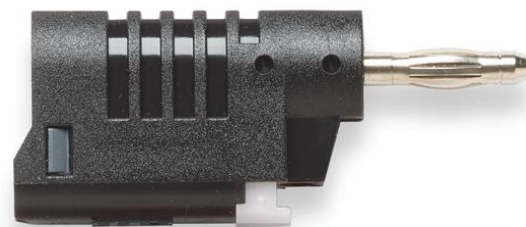

Model 73092

DIY Stackable 4mm Banana Plug, Quick Wire Attachment

Features

- Attach wires quickly with the push-button tab for easy assembly or test lead repair
- No soldering or set screws required; simply, push and hold the push tab, insert the stripped test lead wire (*strip 4-6mm of insulation*), and release the push tab to secure the wire down
- Great in low voltage applications where prototyping and quick wire attachments are important
- Stackable for chaining additional connections and test versatility
- Make 4mm banana plug patch cords conveniently in the field
- Designed to fit on the end of any 22 AWG to 18 AWG wire gauge

Materials

Contact: Nickel-plated brass and steel
 Insulation: Polyamide and Polyoxymethylene

Specifications

Voltage	33 V AC / 70 V DC
Max Current	36 A
Max Resistance	less than 10 mΩ

Ordering Information

Model: 73092-*color*

Color: 0=Black, 2=Red, 4=Yellow, 5=Green, 6=Blue, 9=White

DIY Stackable 4mm Banana Plug, Quick Wire Attachment

USA: Sales: 800-490-2361
 Technical Support: technicalsupport@pomonatest.com
 Fax: 425-446-5844