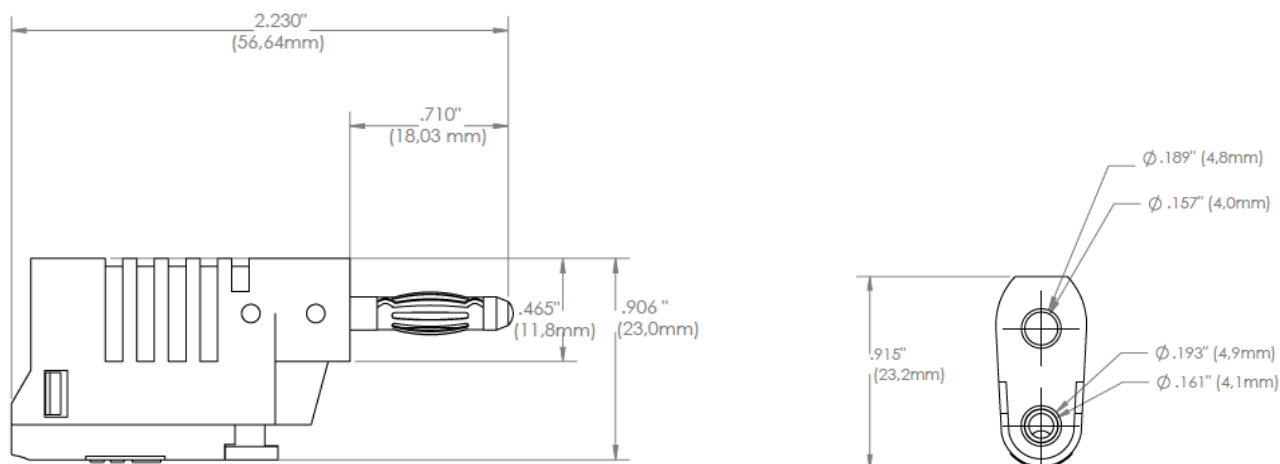

Model 73092

DIY Stackable 4mm Banana Plug, Quick Wire Attachment

Features

- Attach wires quickly with the push-button tab for easy assembly or test lead repair
- No soldering or set screws required; simply, push and hold the push tab, insert the stripped test lead wire (*strip 4-6mm of insulation*), and release the push tab to secure the wire down
- Great in low voltage applications where prototyping and quick wire attachments are important
- Stackable for chaining additional connections and test versatility
- Make 4mm banana plug patch cords conveniently in the field
- Designed to fit on the end of any 22 AWG to 18 AWG wire gauge

Materials

Contact: Nickel-plated brass and steel
 Insulation: Polyamide and Polyoxymethylene

Specifications

Voltage	33 V AC / 70 V DC
Max Current	36 A
Max Resistance	less than 10 mΩ

Ordering Information

Model: 73092-*color*

Europe: 31-(0) 40 2675 150 **International:** 425-446-5500

Where to Buy: www.pomonaelectronics.com

All dimensions are in inches. Tolerances (except noted): .xx = ±.02" (.51 mm), .xxx = ±.005" (.127 mm). All specifications are to the latest revisions. Specifications are subject to change without notice. Registered trademarks are the property of their respective companies.