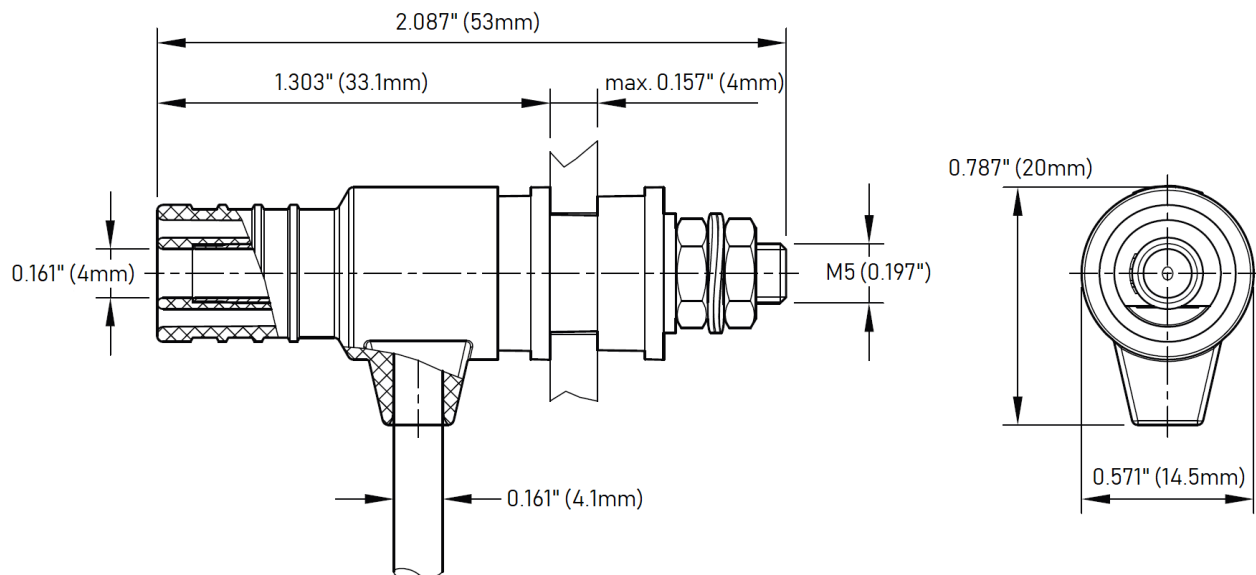

Model 73095
Spring-Loaded Binding Post with 4mm Safety Jack

Features

- Spring-loaded design offers easy wire attachment
- 3.2mm cross hole for quick wire connection
- Binding post mates with 4mm sheathed banana plugs and test leads
- Ideal for mounting in pre-drilled panels
- Machined brass
- M5 threaded bolt
- Compatible with popular Pomona test lead models 5907A, 5908A, and 5909A test lead sets

Ratings

Voltage: CAT II 600V
Current: 32 A

Ordering Information

Model: 73095-*color*
Color: 0=Black, 2=Red
Spring-Loaded Binding Post with 4mm Safety Jack

USA: Sales: 800-490-2361
Technical Support: technicalsupport@pomonatest.com
Fax: 425-446-5844
Europe: 31-(0) 40 2675 150 **International:** 425-446-5500
Where to Buy: www.pomonaelectronics.com

All dimensions are in inches. Tolerances (except noted): .xx = ±.02" (.51 mm), .xxx = ±.005" (.127 mm). All specifications are to the latest revisions. Specifications are subject to change without notice. Registered trademarks are the property of their respective companies.