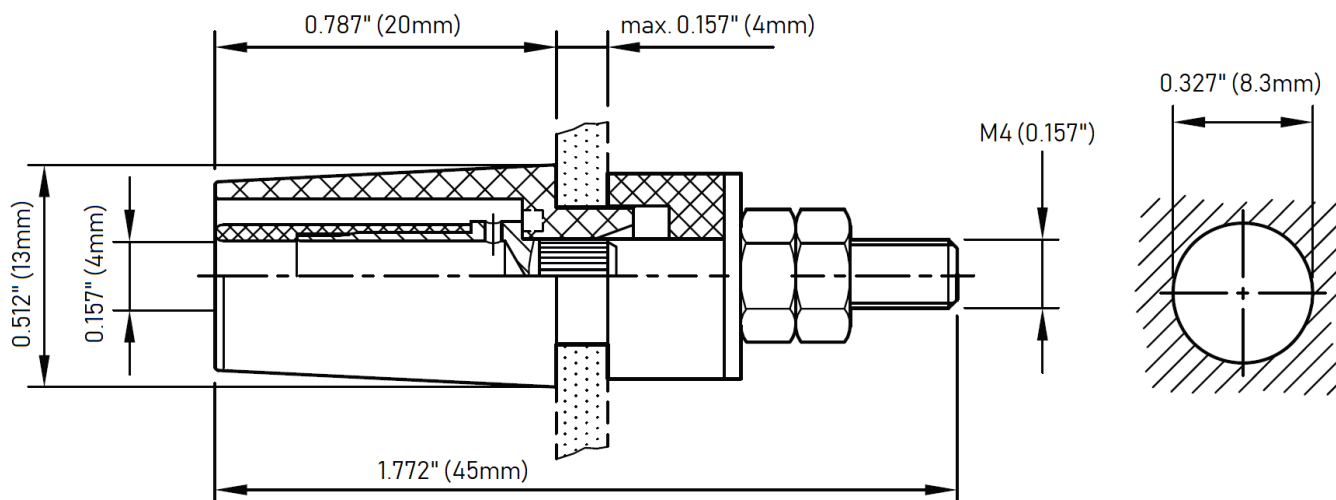

Model 73098
4mm Mounting Safety Jack**Features**

- Insulated 4mm safety jack for sheathed banana plugs
- Ideal for mounting in pre-drilled panels
- Safety jack is raised for easy access
- Machined brass
- Includes panel mount banana jack and 2 hex nuts
- Compatible with popular Pomona test lead models 5907A, 5908A, and 5909A test lead sets

Ratings

Voltage: CAT II 1000V

Current: 32 A

Ordering InformationModel: 73098-*color**Color*: 0=Black, 2=Red, 6=Blue

4mm Mounting Safety Jack

USA: Sales: 800-490-2361
Technical Support: technicalsupport@pomonatest.com
Fax: 425-446-5844

Europe: 31-(0) 40 2675 150 **International:** 425-446-5500

Where to Buy: www.pomonaelectronics.com

All dimensions are in inches. Tolerances (except noted): .xx = ±.02" (.51 mm), .xxx = ±.005" (.127 mm). All specifications are to the latest revisions. Specifications are subject to change without notice. Registered trademarks are the property of their respective companies.