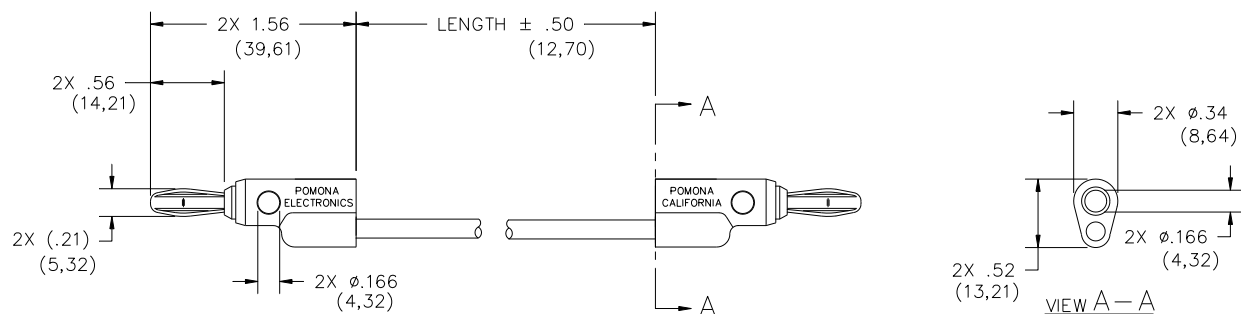

Model B Stack-Up Banana Plug Patch Cord

Features

- Mates to Model #1581, 2854 or any standard size banana jack.
- Cross and vertical stacking banana plug.
- Ideal for providing jumpers or chassis boxes.

Wire: 18 AWG, stranding 65 x 36 t.c., PVC insulated, 3.66mm (0.144") O.D.

Color: *See Order Information*

Marking: "POMONA B-XX-*

Ratings (Entire Assembly)

Operating Temperature: +55°C (+131°F) Max

Operating Voltage: For *CE compliance* and for personal safety, do not hold in hand when voltages exceed 30 Vrms/60 Vdc.

Model: B-XX-*

XX = Cable Length; Standard Lengths: 4" (102), 8" (203), 12" (305), 18" (457), 24" (610), 36" (914), 48" (1219), 60" (1524) & 72" ((1829). *Additional lengths can be quoted upon request.*

Europe: 31-(0) 40 2675 150 International: 425-446-5500

Where to Buy: www.pomonaelectronics.com

All dimensions are in inches. Tolerances (except noted): .xx = ±.02" (.51 mm), .xxx = ±.005" (.127 mm). All specifications are to the latest revisions. Specifications are subject to change without notice. Registered trademarks are the property of their respective companies.