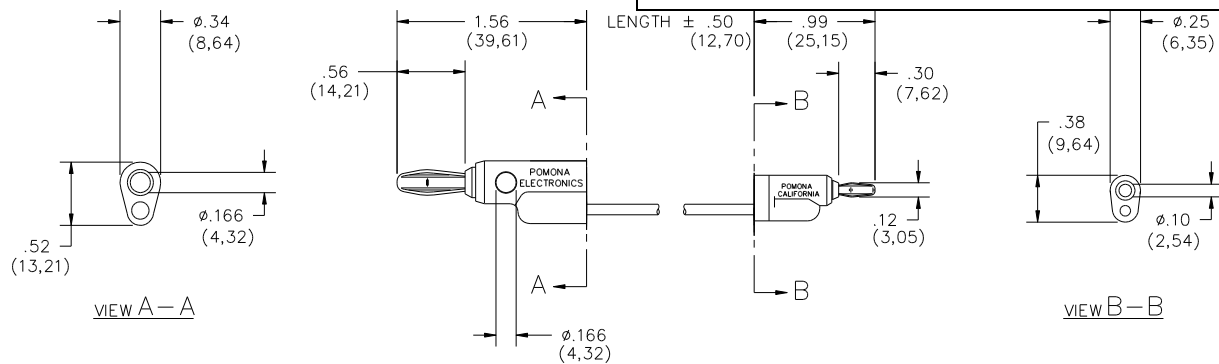

Model 3014 Stacking Banana Plug To Miniature Stacking Banana Plug

FEATURES:

- Converts a standard Banana Jack to a Mini Banana Plug or converts a Mini Banana Jack to a standard Banana Plug.
- Cross stacking type Banana Jack, vertical stacking Banana and Mini Banana Plug.

MATERIALS:

Conn: Stacking Banana Plug

Material: Spring, Beryllium Copper per QQ-C-533, Alloy 172, Cond. HT.

Plug Body – Brass per QQ-B-626, Alloy 360, ½ Hard.

Finish: Nickel plated per QQ-N-290, Class 2, 200/300 microinches.

Insulation: Polypropylene molded to plug body and wire. Color matches color of wire.

Marking: “POMONA ELECTRONICS POMONA CALIFORNIA.”

Wire: 20 AWG, stranding 41 x 36 t.c., PVC insulated, 2.1 (.087) O.D.

XX = Cable Lengths, Standard Lengths. 36” (914), & 60” (1524).

Additional lengths and colors can be quoted upon request. *= Color, -0 Black, -2 Red.

All dimensions are in inches. Tolerances (except noted): .xx = ±.02” (.51 mm), .xxx = ±.005” (.127 mm).