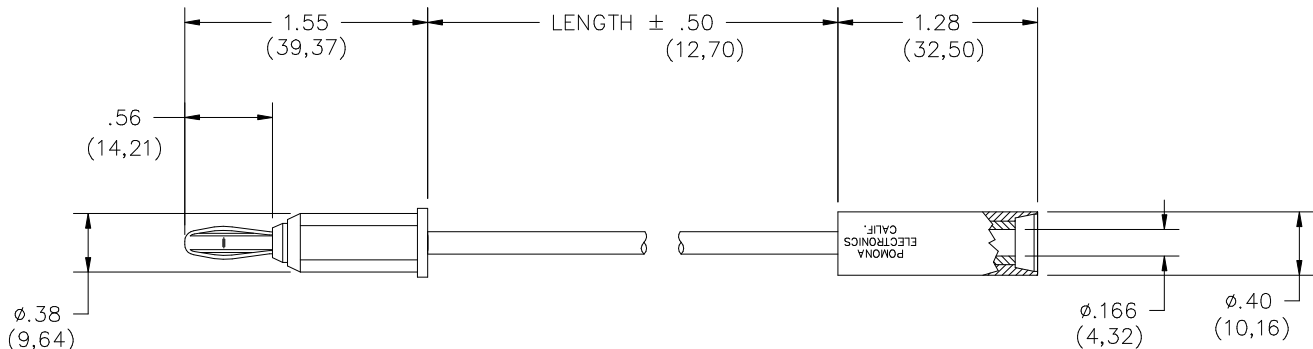

Model 4702 Banana Plug To In-Line Banana Jack

FEATURES:

- Dual Purpose
- Insulates all hot leads when used as an extension cord.
- Endless extension couplings possible with any banana plug patch cord.

MATERIALS:

Conn: Banana Plug

Material: Spring, One piece heat treated Beryllium Copper, Beryllium Copper 25 per QQ-C-533.

Finish: Nickel plate per QQ-N-290 class 2 (.0002 min.).

Insulation: Polypropylene, molded to plug body and wire. Color matches color of wire.

Operating Temperature: +55° C (+131° F) Max.

Marking: "POMONA ELECTRONICS CALIF."

Wire: 18 AWG; stranding 65 x 36 tinned copper, polyvinyl chloride insulated (.050 wall thickness).

Marking: POMONA 4702-"XX".

Conn: In-Line Banana Jack

Material: Brass, H.H. per QQ-B-626, Alloy 360.

Finish: Nickel plate per QQ-N-290. Class 2 (.0002 min.).

Insulation: Polypropylene, molded to jack body and wire. Color matches color of wire.

Operating Temperature: +55° C (+131° F) Max.

Marking: "POMONA ELECTRONICS CALIF."

RATINGS: Entire Assembly

Operating Temperature: +55° C (+131° F) Max.

Operating Voltage: 5000 W VDC

Current: 15 Amperes Cont.

ORDERING INFORMATION: Model 4702-XX-*

XX = Cable Lengths, Standard Lengths: 24" (610mm), 36" (914mm), & 48" (1219mm).

Additional lengths can be quoted upon request.

*=Color, -0 black, -2 red.

Ordering Example: 4702-48-2 Indicates 48" in length, color is Red.

All dimensions are in inches. Tolerances (except noted): .xx = ±.02" (.51 mm), .xxx = ± .005" (.127 mm).

All specifications are to the latest revisions. Specifications are subject to change without notice.

Registered trademarks are the property of their respective companies. Made in USA