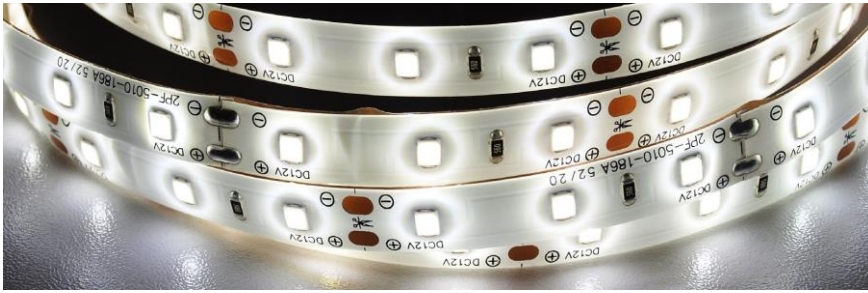

HQS-12W-60LED-NW-24V

Professional Led Strip, 12 W/m

4000K
NEUTRAL WHITE

■ Features:

- Double copper layer
- Can be cut every segment 5 cm
- 3 years warranty

TECHNICAL DETAILS

MODEL	HQS-12W-60LED-NW-24V
Supply voltage	24V ± 0.5Vdc
Power	12W/m (30W/reel)
Current	0.5 A/m (2.5A/roll)
Power per reel	60W
Color temperature	4000K
Beam angle	120°
Luminous flux	1180 lm/m (6100lm/roll)
CRI	>80
Maximum length for one sided supply	5m
IP protection degree	IP33
Working temperature	-25°C ÷ 50°C
Storage temperature	-25°C ÷ 60°C
LED QTY	60 LEDs/m (300 LEDs/reel)
Width PCB	10mm
Cut section	100mm
Connection wire	2 x AWG20 (0.52 mm ²) stranded wire, length = 140 mm: V+: red: V-:black.
Dimensions (L x W x H)	5000 x 10 x 1.2 mm
Packing	5m / reel (bag)

MW LIGHTING
HQS-12W-60LED-NW-24V

6
kWh/1000h

2019/2015

MECHANICAL SPECIFICATION:

X-ON Electronics

Largest Supplier of Electrical and Electronic Components

Click to view similar products for [LED Lighting Bars and Strips category](#):