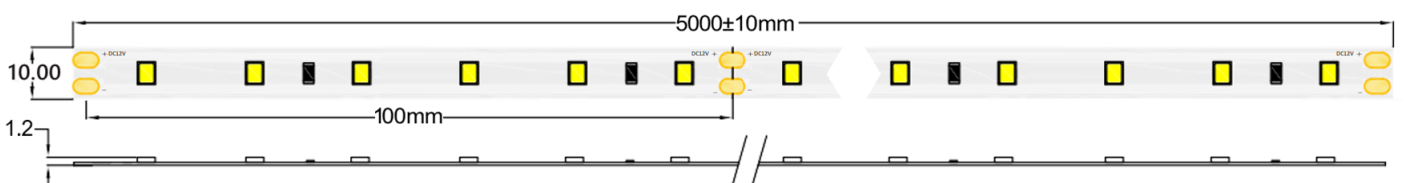

HQS-12W-60LED-NW-24V

Professional Led Strip, 12 W/m

4000K
NEUTRAL WHITE

■ Features:

- Double copper layer
- Can be cut every segment 5 cm
- 3 years warranty

TECHNICAL DETAILS

MODEL	HQS-12W-60LED-NW-24V
Supply voltage	24V ± 0.5Vdc
Power	12W/m (30W/reel)
Current	0.5 A/m (2.5A/roll)
Power per reel	60W
Color temperature	4000K
Beam angle	120°
Luminous flux	1180 lm/m (6100lm/roll)
CRI	>80
Maximum length for one sided supply	5m
IP protection degree	IP33
Working temperature	-25°C ÷ 50°C
Storage temperature	-25°C ÷ 60°C
LED QTY	60 LEDs/m (300 LEDs/reel)
Width PCB	10mm
Cut section	100mm
Connection wire	2 x AWG20 (0.52 mm ²) stranded wire, length = 140 mm: V+: red: V-:black.
Dimensions (L x W x H)	5000 x 10 x 1.2 mm
Packing	5m / reel (bag)

MW LIGHTING
HQS-12W-60LED-NW-24V

6
kWh/1000h

2019/2015

MECHANICAL SPECIFICATION:

X-ON Electronics

Largest Supplier of Electrical and Electronic Components

Click to view similar products for [LED Lighting Bars and Strips category](#):