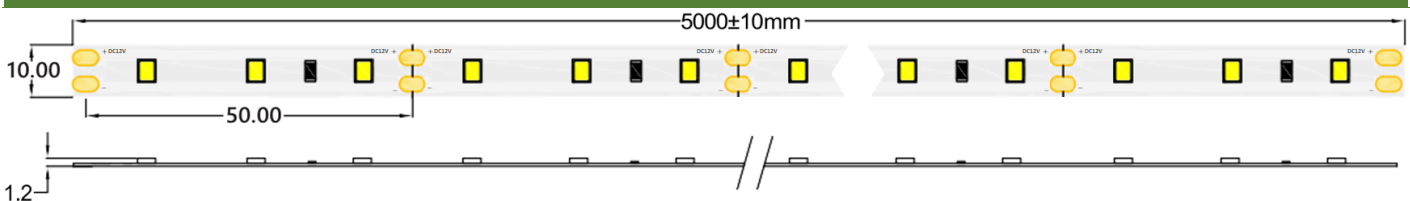

HQS-12W-60LED-NW-WP-12V

Professional Led Strip, 12 W/m

■ Features:

- Double copper layer
- Can be cut every segment 5 cm
- 3 years warranty

4000K
NEUTRAL WHITE

TECHNICAL DETAILS

MODEL	HQS-12W-60LED-NW-WP-12V	EPREL
Supply voltage	12V ± 0.5Vdc	
Power	12W/m (30W/reel)	
Current	1 A/m (5A/roll)	
Power per reel	60W	
Color temperature	4000K	
Beam angle	120°	
Luminous flux	1220 lm/m (6100lm/roll)	
CRI	>80	
Maximum length for one sided supply	5m	
IP protection degree	IP64	
Working temperature	-25°C ÷ 50°C	
Storage temperature	-25°C ÷ 60°C	
LED QTY	60 LEDs/m (300 LEDs/reel)	
Width PCB	10mm	
Cut section	50mm	
Connection wire	2 x AWG20 (0.52 mm ²) stranded wire, length = 140 mm: V+: red: V-:black.	
Dimensions (L x W x H)	5000 x 10 x 1.2 mm	
Packing	5m / reel (bag)	

MW LIGHTING
HQS-12W-60LED-NW-WP-12V

6
kWh/1000h

2019/2015

MECHANICAL SPECIFICATION:

X-ON Electronics

Largest Supplier of Electrical and Electronic Components

Click to view similar products for [LED Lighting Bars and Strips category](#):