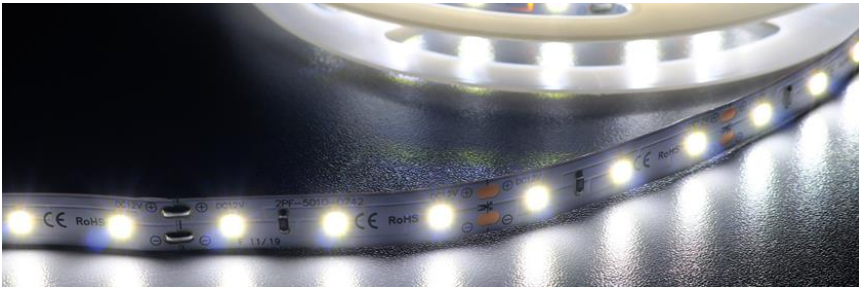

HQS-12W-60LED-W-12V

Professional Led Strip, 12 W/m

6500K
WHITE

■ Features:

- Double copper layer
- Can be cut every segment 5 cm
- 3 years warranty

TECHNICAL DETAILS

MODEL	HQS-12W-60LED-W-12V	EPREL
Supply voltage	12V ± 0.5Vdc	
Power	12W/m (30W/reel)	
Current	1 A/m (5A/roll)	
Power per reel	60W	
Color temperature	6500K	
Beam angle	120°	
Luminous flux	1260 lm/m (6300lm/roll)	
CRI	>80	
Maximum length for one sided supply	5m	
IP protection degree	IP33	
Working temperature	-25°C ÷ 50°C	
Storage temperature	-25°C ÷ 60°C	
LED QTY	60 LEDs/m (300 LEDs/reel)	
Width PCB	10mm	
Cut section	50mm	
Connection wire	2 x AWG20 (0.52 mm2) stranded wire, length = 140 mm: V+: red: V-:black.	
Dimensions (L x W x H)	5000 x 10 x 1.2 mm	
Packing	5m / reel (bag)	

MW LIGHTING
HQS-12W-60LED-W-12V

6
kWh/1000h

2019/2015

MECHANICAL SPECIFICATION:

X-ON Electronics

Largest Supplier of Electrical and Electronic Components

Click to view similar products for [LED Lighting Bars and Strips category](#):