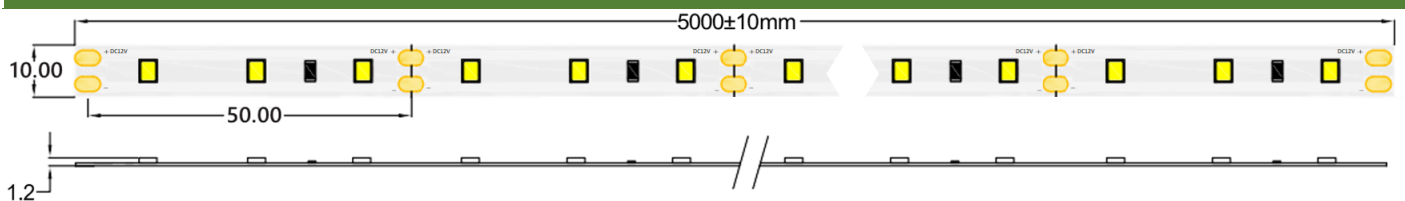

HQS-12W-60LED-W-12V

Professional Led Strip, 12 W/m

6500K
WHITE

■ Features:

- Double copper layer
- Can be cut every segment 5 cm
- 3 years warranty

TECHNICAL DETAILS

MODEL	HQS-12W-60LED-W-12V	EPREL
Supply voltage	12V ± 0.5Vdc	
Power	12W/m (30W/reel)	
Current	1 A/m (5A/roll)	
Power per reel	60W	
Color temperature	6500K	
Beam angle	120°	
Luminous flux	1260 lm/m (6300lm/roll)	
CRI	>80	
Maximum length for one sided supply	5m	
IP protection degree	IP33	
Working temperature	-25°C ÷ 50°C	
Storage temperature	-25°C ÷ 60°C	
LED QTY	60 LEDs/m (300 LEDs/reel)	
Width PCB	10mm	
Cut section	50mm	
Connection wire	2 x AWG20 (0.52 mm2) stranded wire, length = 140 mm: V+: red: V-:black.	
Dimensions (L x W x H)	5000 x 10 x 1.2 mm	
Packing	5m / reel (bag)	

MW LIGHTING
HQS-12W-60LED-W-12V

6
kWh/1000h

2019/2015

MECHANICAL SPECIFICATION:

X-ON Electronics

Largest Supplier of Electrical and Electronic Components

Click to view similar products for [LED Lighting Bars and Strips category](#):