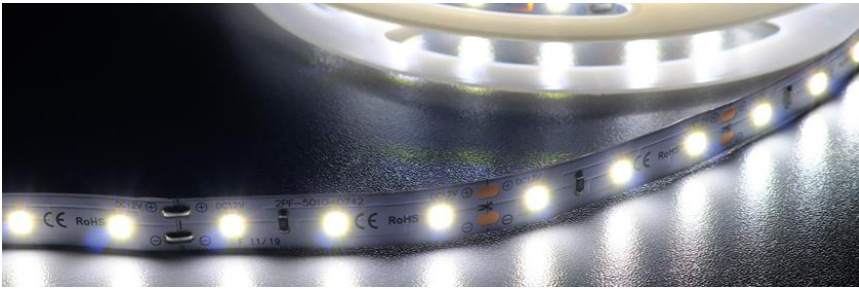

HQS-12W-60LED-W-24V

Professional Led Strip, 12 W/m

■ Features:

- Double copper layer
- Can be cut every segment 5 cm
- 3 years warranty

6500K
WHITE

TECHNICAL DETAILS

MODEL	HQS-12W-60LED-W-24V	EPREL
Supply voltage	24V ± 0.5Vdc	
Power	12W/m (30W/reel)	
Current	0.5 A/m (5A/roll)	
Power per reel	60W	
Color temperature	6500K	
Beam angle	120°	
Luminous flux	1240 lm/m (6200lm/roll)	
CRI	>80	
Maximum length for one sided supply	5m	
IP protection degree	IP33	
Working temperature	-25°C ÷ 50°C	
Storage temperature	-25°C ÷ 60°C	
LED QTY	60 LEDs/m (300 LEDs/reel)	
Width PCB	10mm	
Cut section	100mm	
Connection wire	2 x AWG20 (0.52 mm2) stranded wire, length = 140 mm: V+: red: V-:black.	
Dimensions (L x W x H)	5000 x 10 x 1.2 mm	
Packing	5m / reel (bag)	

MW LIGHTING
HQS-12W-60LED-W-24V

6
kWh/1000h

2019/2015

MECHANICAL SPECIFICATION:

X-ON Electronics

Largest Supplier of Electrical and Electronic Components

Click to view similar products for [LED Lighting Bars and Strips](#) category: