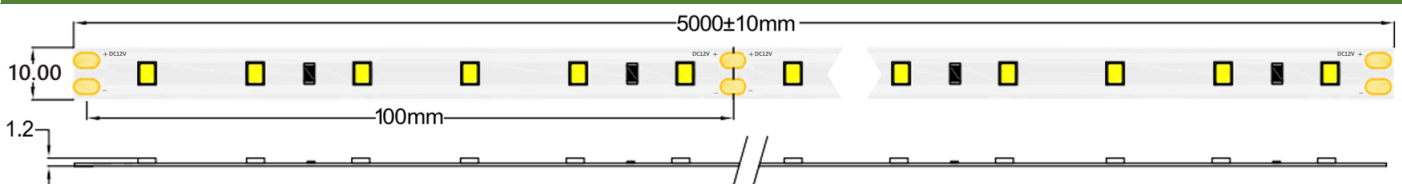

HQS-12W-60LED-W-24V

Professional Led Strip, 12 W/m

■ Features:

- Double copper layer
- Can be cut every segment 5 cm
- 3 years warranty

6500K
WHITE

TECHNICAL DETAILS

MODEL	HQS-12W-60LED-W-24V	EPREL
Supply voltage	24V ± 0.5Vdc	
Power	12W/m (30W/reel)	
Current	0.5 A/m (5A/roll)	
Power per reel	60W	
Color temperature	6500K	
Beam angle	120°	
Luminous flux	1240 lm/m (6200lm/roll)	
CRI	>80	
Maximum length for one sided supply	5m	
IP protection degree	IP33	
Working temperature	-25°C ÷ 50°C	
Storage temperature	-25°C ÷ 60°C	
LED QTY	60 LEDs/m (300 LEDs/reel)	
Width PCB	10mm	
Cut section	100mm	
Connection wire	2 x AWG20 (0.52 mm2) stranded wire, length = 140 mm: V+: red: V-:black.	
Dimensions (L x W x H)	5000 x 10 x 1.2 mm	
Packing	5m / reel (bag)	

MW LIGHTING
HQS-12W-60LED-W-24V

6
kWh/1000h

2019/2015

MECHANICAL SPECIFICATION:

X-ON Electronics

Largest Supplier of Electrical and Electronic Components

Click to view similar products for [LED Lighting Bars and Strips](#) category: