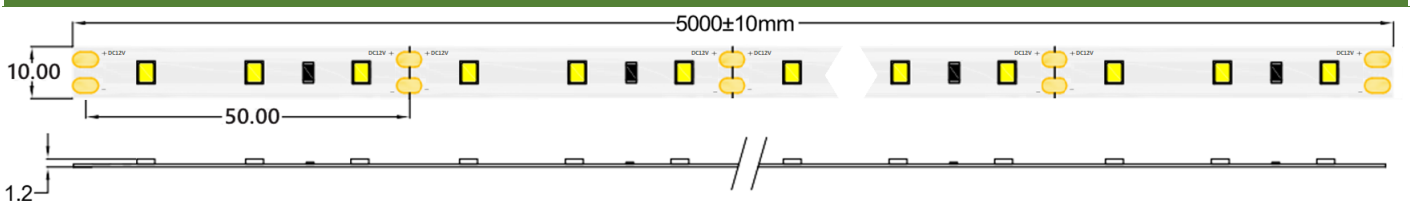

HQS-12W-60LED-WW-12V

Professional Led Strip, 12 W/m

■ Features:

- Double copper layer
- Can be cut every segment 5 cm
- 3 years warranty

TECHNICAL DETAILS

MODEL	HQS-12W-60LED-WW-12V	EPREL
Supply voltage	12V ± 0.5Vdc	
Power	12W/m (30W/reel)	
Current	1 A/m (5A/roll)	
Power per reel	60W	
Color temperature	3000K	
Beam angle	120°	
Luminous flux	1220 lm/m (5900lm/roll)	
CRI	>80	
Maximum length for one sided supply	5m	
IP protection degree	IP33	
Working temperature	-25°C ÷ 50°C	
Storage temperature	-25°C ÷ 60°C	
LED QTY	60 LEDs/m (300 LEDs/reel)	
Width PCB	10mm	
Cut section	50mm	
Connection wire	2 x AWG20 (0.52 mm2) stranded wire, length = 140 mm: V+: red: V-:black.	
Dimensions (L x W x H)	5000 x 10 x 1.2 mm	
Packing	5m / reel (bag)	

MW LIGHTING
HQS-12W-60LED-WW-12V

6
kWh/1000h

2019/2015

MECHANICAL SPECIFICATION:

X-ON Electronics

Largest Supplier of Electrical and Electronic Components

Click to view similar products for [LED Lighting Bars and Strips category](#):