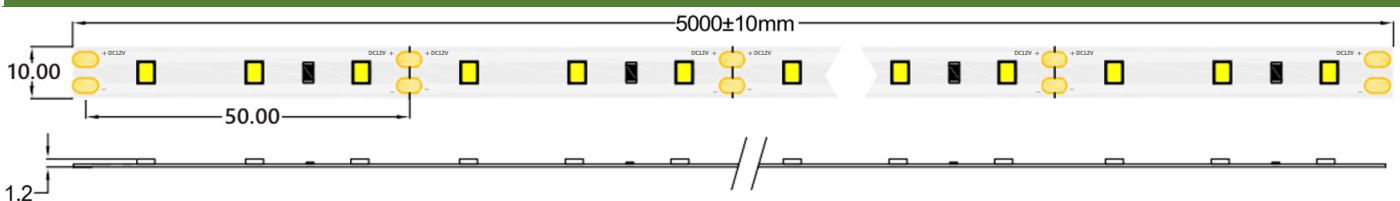

HQS-12W-60LED-WW-24V

Professional Led Strip, 12 W/m

■ Features:

- Double copper layer
- Can be cut every segment 5 cm
- 3 years warranty

3000K
WARM WHITE

TECHNICAL DETAILS

MODEL	HQS-12W-60LED-WW-24V	EPREL
Supply voltage	24V ± 0.5Vdc	
Power	12W/m (30W/reel)	
Current	0,5 A/m (2,5A/roll)	
Power per reel	60W	
Color temperature	3000K	
Beam angle	120°	
Luminous flux	1180 lm/m (4720lm/roll)	
CRI	>80	
Maximum length for one sided supply	5m	
IP protection degree	IP33	
Working temperature	-25°C ÷ 50°C	
Storage temperature	-25°C ÷ 60°C	
LED QTY	60 LEDs/m (300 LEDs/reel)	
Width PCB	10mm	
Cut section	100mm	
Connection wire	2 x AWG20 (0.52 mm ²) stranded wire, length = 140 mm: V+: red: V-:black.	
Dimensions (L x W x H)	5000 x 10 x 1.2 mm	
Packing	5m / reel (bag)	

MECHANICAL SPECIFICATION:

X-ON Electronics

Largest Supplier of Electrical and Electronic Components

Click to view similar products for [LED Lighting Bars and Strips](#) category:

Click to view products by [POS manufacturer](#):