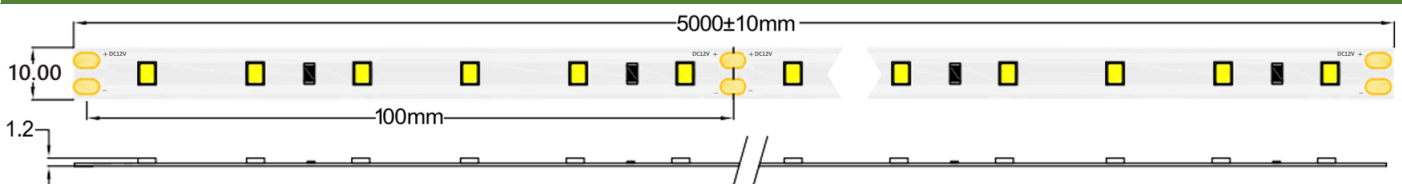

HQS-12W-60LED-W-WP-24V

Professional Led Strip, 12 W/m

6500K
WHITE

■ Features:

- Double copper layer
- Can be cut every segment 5 cm
- 3 years warranty

TECHNICAL DETAILS

MODEL	HQS-12W-60LED-W-WP-24V	EPREL
Supply voltage	24V ± 0.5Vdc	
Power	12W/m (30W/reel)	
Current	0.5 A/m (5A/roll)	
Power per reel	60W	
Color temperature	6500K	
Beam angle	120°	
Luminous flux	1240 lm/m (6200lm/roll)	
CRI	>80	
Maximum length for one sided supply	5m	
IP protection degree	IP64	
Working temperature	-25°C ÷ 50°C	
Storage temperature	-25°C ÷ 60°C	
LED QTY	60 LEDs/m (300 LEDs/reel)	
Width PCB	10mm	
Cut section	100mm	
Connection wire	2 x AWG20 (0.52 mm2) stranded wire, length = 140 mm: V+: red: V-:black.	
Dimensions (L x W x H)	5000 x 10 x 1.2 mm	
Packing	5m / reel (bag)	

MW LIGHTING
HQS-12W-60LED-W-WP-24V

6
kWh/1000h

2019/2015

MECHANICAL SPECIFICATION:

X-ON Electronics

Largest Supplier of Electrical and Electronic Components

Click to view similar products for [LED Lighting Bars and Strips category](#):