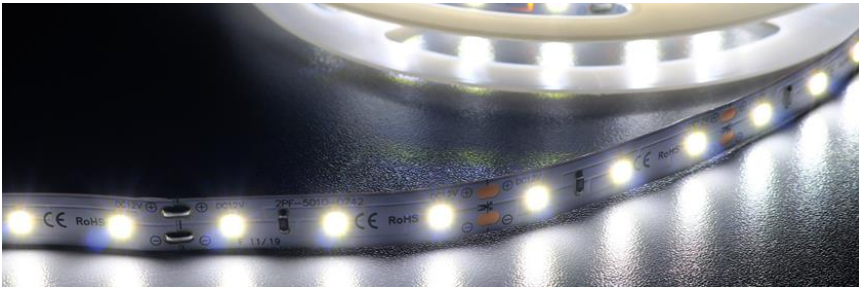

HQS-12W-60LED-W-WP-24V

Professional Led Strip, 12 W/m

6500K
WHITE

■ Features:

- Double copper layer
- Can be cut every segment 5 cm
- 3 years warranty

TECHNICAL DETAILS

MODEL	HQS-12W-60LED-W-WP-24V	EPREL
Supply voltage	24V ± 0.5Vdc	
Power	12W/m (30W/reel)	
Current	0.5 A/m (5A/roll)	
Power per reel	60W	
Color temperature	6500K	
Beam angle	120°	
Luminous flux	1240 lm/m (6200lm/roll)	
CRI	>80	
Maximum length for one sided supply	5m	
IP protection degree	IP64	
Working temperature	-25°C ÷ 50°C	
Storage temperature	-25°C ÷ 60°C	
LED QTY	60 LEDs/m (300 LEDs/reel)	
Width PCB	10mm	
Cut section	100mm	
Connection wire	2 x AWG20 (0.52 mm2) stranded wire, length = 140 mm: V+: red: V-:black.	
Dimensions (L x W x H)	5000 x 10 x 1.2 mm	
Packing	5m / reel (bag)	

MW LIGHTING
HQS-12W-60LED-W-WP-24V

6
kWh/1000h

2019/2015

MECHANICAL SPECIFICATION:

X-ON Electronics

Largest Supplier of Electrical and Electronic Components

Click to view similar products for [LED Lighting Bars and Strips category](#):